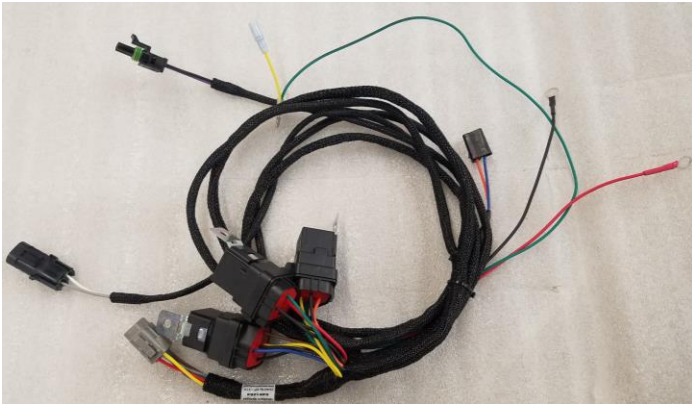

34-200037

ASSY, PUMP, URX-R14

BOM ID	Name	Description	Qty
1	2241GXB200	GAUGE, 2.5", 1/4"CBM, 200PSI	1
2	33-200103	Solenoid Valve, 0-8GPM, 100psi	1
3	33-200256	Block, Plastic, Solenoid Mount, Mist Sprayer	1
4	33-200267	Valve, Nylon, Mist Sprayer	1
5	3EL1234	Elbow:3/4" MPT x 3/4" HB Poly	1
6	3EL1238	Elbow: 1/2"MPT x 3/8"HB Poly	1
7	3EL34F	Elbow: 1/2"MPT x 3/4"HB Poly	1
8	3SE34	Straight Elbow: 3/4" MPT x 3/4" FPT	1

33-200320 Harness, Mist Sprayer, R18

33-200302 Receiver, Rowe, RE6, Remote

33-200271 Remote. Control. Rowe. FOB