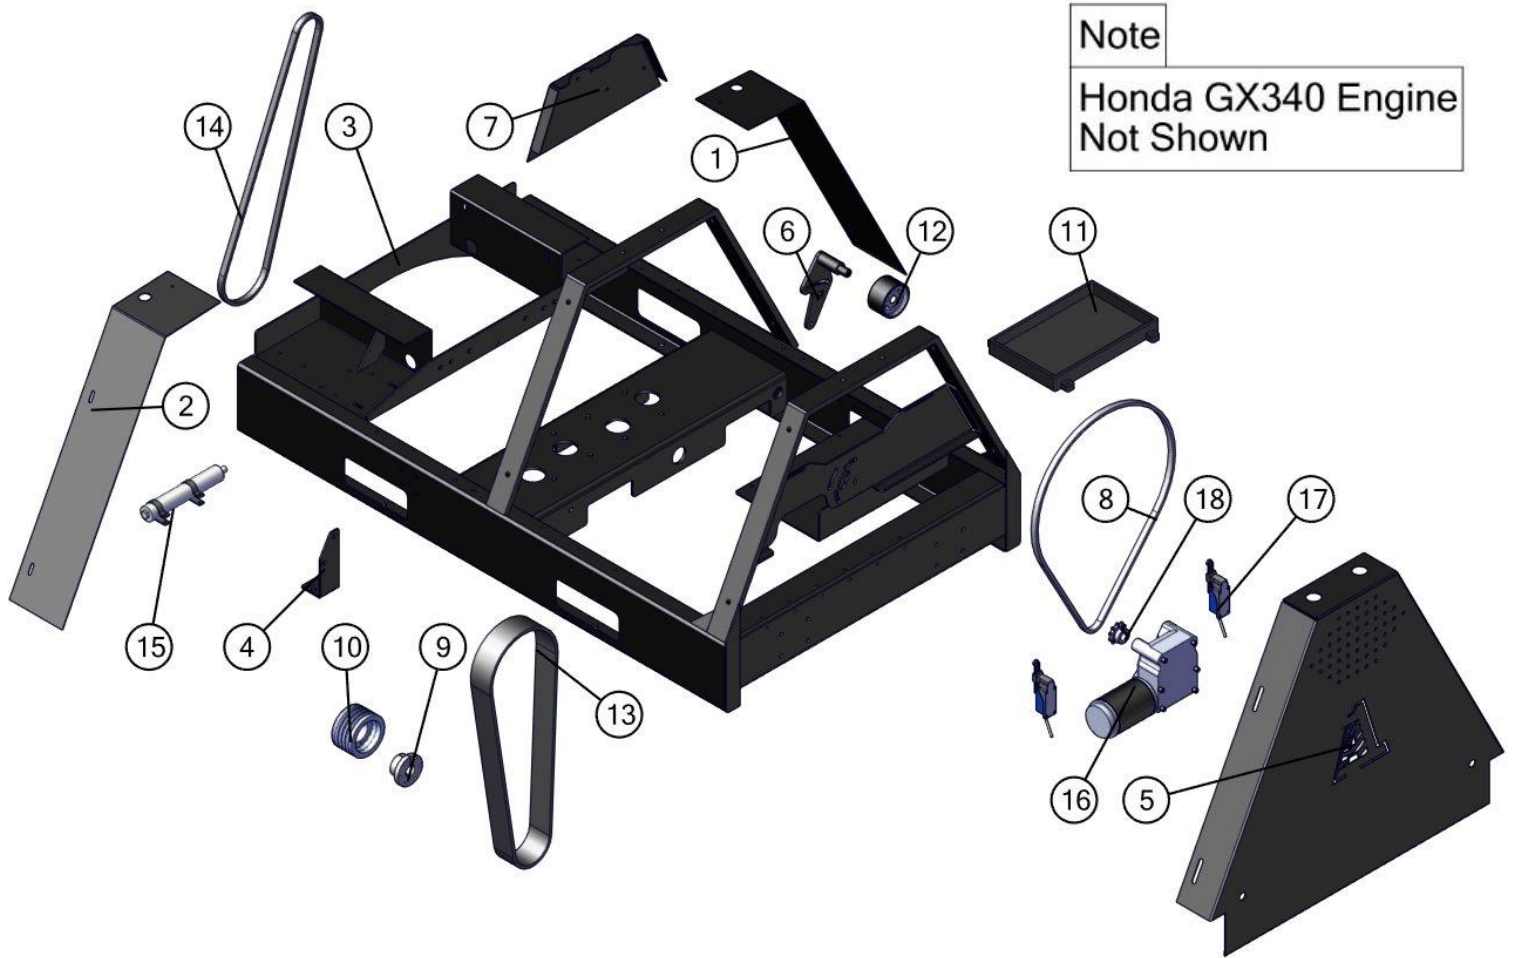

BOM ID	Name	Description	Qty
1	34-200003	Volute Ass., 12", A1	1
2	34-200037	Pump Assm, URX-R18	1
3	34-200073	TANK ASSEMBLY, 40GAL, URX	1
4	34-200087	URX Fan Assm.	1

Note

Honda GX340 Engine  
Not Shown

BOM ID	Name	Description	Qty
1	31-200005	SHIELD, 3 PNT, BLOWER, LEFT, NARROW	1
2	31-200006	SHEILD, 3PNT, BLOWER, LEFT	1
3	31-200063	FRAME, RANGER X, END PLATE	1
4	31-200117	Key Switch Bracket, Mist Sprayer	1
5	31-200118	Shield, Front, Mist Sprayer	1
6	31-200120	ARM, IDLER, SD/URX MIST SPRAYER	1
7	31-200163	SHIELD, PULLEY, SD/URX	1
8	33-200108	CHAIN, ROLLER #40	1
9	33-200112	Bushing, Pulley, 1" QD	1
10	33-200113	Sheave, 4-Groove, 3.65" O.D.	1
11	33-200160	Tray, Battery, W/Strap	1
12	33-200249	Idler, Engine, Mist Sprayer	1
13	33-200259	Belt, 4-Groove, 3VX500	1
14	33-200260	Belt, Single V-Groove, 4L-580	1
15	33-200268	Throttle Arm, Cylinder, Mist Sprayer	1
16	33-200312	MOTOR, VOLUTE, 600W, 12V, 90:1 RATIO	1
17	33-200313	SWITCH, LIMIT, VOLUTE	2
18	33-200316	SPROCKET, #40, 1/2" PITCH, 10 TEETH, 3/4" BORE	1

34-200073

TANK ASSEMBLY, 40GAL, URX

BOM ID	Name	Description	Qty
1	31-200180	Tank Band, 40 Gallon, Tank Guide	2
2	33-103501	Bolt, J, 3/8" x 5"	4
3	BHF34	Bulk Head Fitting	2
4	32-200001	Cradle, 40 Gallon Tank	1
5	3M34	Nipple: 3/4" MPT x 3/4" MPT Poly	2
6	3SE34	Straight Elbow: 3/4" MPT x 3/4" FPT	2
7	3E34	Adapter, 3/4" MGHT x 1/2" MPT Poly	2
8	11263	Strainer, 3/4" EPDM, 40M, Poly	1
9	BBV-34	Valve, Brass, 3/4" Full Port	1
10	33-103274	Tank, Yellow, 40 Gallon, Blow Molded	1
11	31-200179	Tank Guide, 40/60 Cradle	4