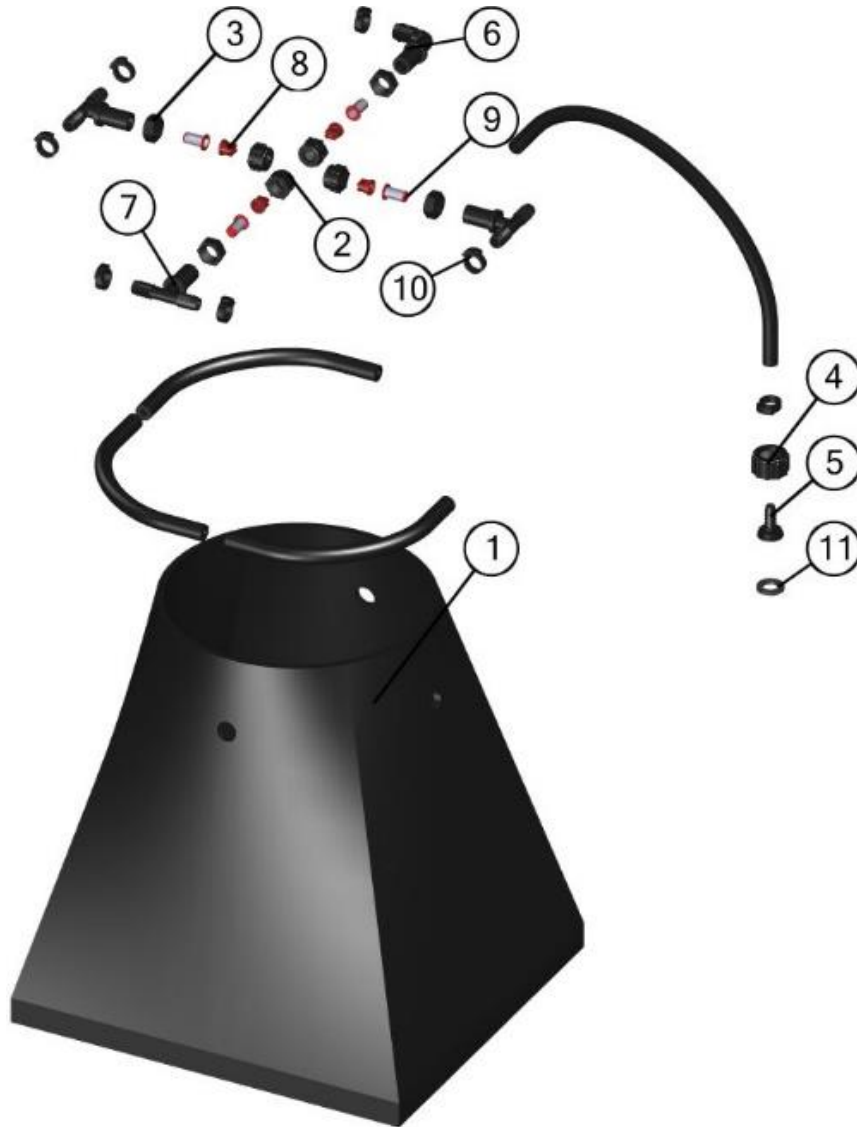

34-200037

ASSY, PUMP, URX-R14

BOM ID	Name	Description	Qty
1	31-200116	Pump Bracket, Mist Sprayer	1
2	33-200265	Sheave, 6.90" O.D., 4-Groove	1
3	3A34	STRAIGHT:3/4`MPTx3/4`HBPOLY	1
4	3EL34	Elbow:3/4" MPT x 3/4" HB Poly	1
5	3F34	HEX PLUG:3/4`MPT POLY	1
6	3M34	Nipple: 3/4" MPT x 3/4" MPT Poly	1
7	3TT34	Tee: 3/4"PFT x 3/4"FPT x 3/4"FPT	1
8	6500C	PUMP, 6 ROLLER, CAST IRON, 5/8" SHAFT, 21.8GPM	1

34-200037

ASSY, PUMP, URX-R14

BOM ID	Name	Description	Qty
1	2241GXB200	GAUGE, 2.5", 1/4"CBM, 200PSI	1
2	33-200103	Solenoid Valve, 0-8GPM, 100psi	1
3	33-200256	Block, Plastic, Solenoid Mount, Mist Sprayer	1
4	33-200267	Valve, Nylon, Mist Sprayer	1
5	3EL1234	Elbow:3/4" MPT x 3/4" HB Poly	1
6	3EL1238	Elbow: 1/2"MPT x 3/8"HB Poly	1
7	3EL34F	Elbow: 1/2"MPT x 3/4"HB Poly	1
8	3SE34	Straight Elbow: 3/4" MPT x 3/4" FPT	1

34-200003

Volute Assy, 12", A1

BOM ID	Name	Description	Qty
1	33-200107	Volute, Cannon, Black Poly	1
2	38027	Nozzle Nut, 11/16"FPS, Poly	4
3	3B12	Nozzle Nut: 11/16" Poly	4
4	3B34	Swivel Nut: Knurled 3/4"FGHT	1
5	3C38	Flat Seat Hose Barb: 3/8"HB	1
6	3NTL12-C	Elbow: NzThd-11/16MPS x 1/2"HB	1
7	3NTT12-C	TEE:NzThd11/16`MPSx1/2`HB POLY	3
8	90.080.004	Nozzle, Fan, 80 Deg., ISO	4
9	NS-50	Nozzle Strainer, 50M Red	4
10	SHC-H	SNAPPER HOSE CLIP	7
11	W406V	WASHER: 1"OD X 3/4" ID	1