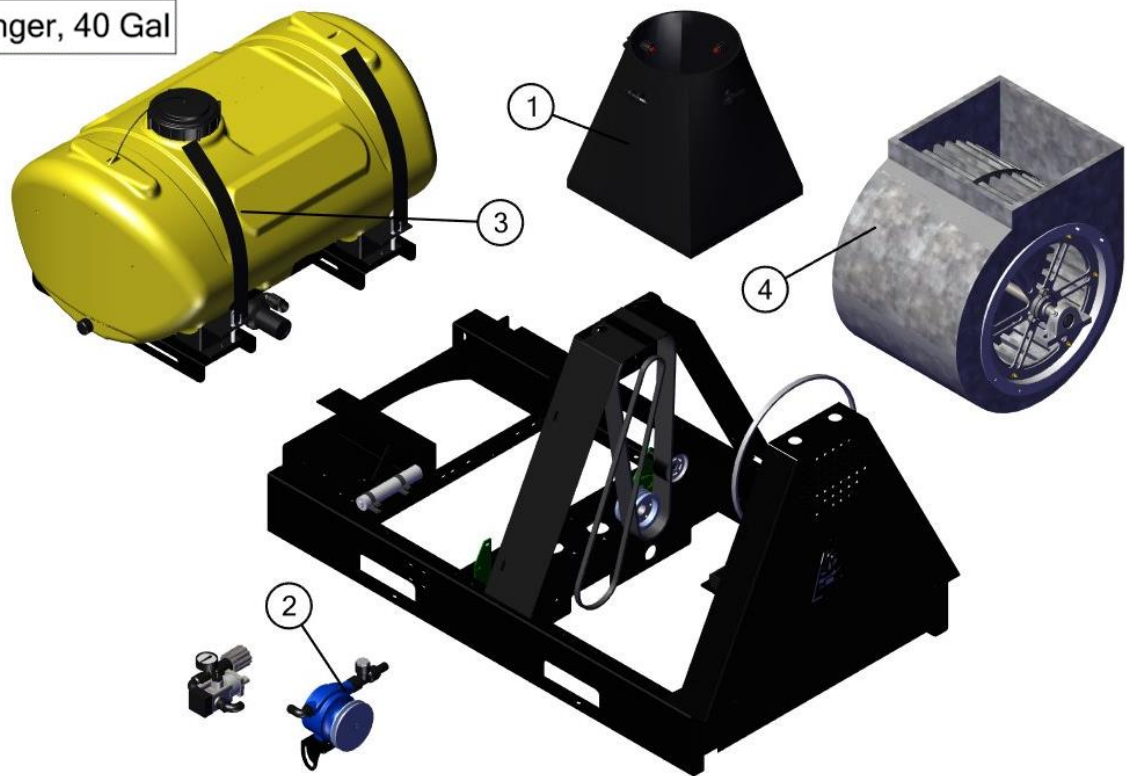

BOM ID	Name	Description	Qty
1	34-200003	Volute Ass., 12", A1	1
2	34-200037	Pump Assm, URX-R18	1
3	34-200073	TANK ASSEMBLY, 40GAL, URX	1
4	34-200087	URX Fan Assm.	1

Note

Honda GX340 Engine  
Not Shown

BOM ID	Name	Description	Qty
1	31-200005	SHIELD, 3 PNT, BLOWER, LEFT, NARROW	1
2	31-200006	SHEILD, 3PNT, BLOWER, LEFT	1
3	31-200063	FRAME, RANGER X, END PLATE	1
4	31-200117	Key Switch Bracket, Mist Sprayer	1
5	31-200118	Shield, Front, Mist Sprayer	1
6	31-200120	ARM, IDLER, SD/URX MIST SPRAYER	1
7	31-200163	SHIELD, PULLEY, SD/URX	1
8	33-200108	CHAIN, ROLLER #40	1
9	33-200112	Bushing, Pulley, 1" QD	1
10	33-200113	Sheave, 4-Groove, 3.65" O.D.	1
11	33-200160	Tray, Battery, W/Strap	1
12	33-200249	Idler, Engine, Mist Sprayer	1
13	33-200259	Belt, 4-Groove, 3VX500	1
14	33-200260	Belt, Single V-Groove, 4L-580	1
15	33-200268	Throttle Arm, Cylinder, Mist Sprayer	1
16	33-200312	MOTOR, VOLUTE, 600W, 12V, 90:1 RATIO	1
17	33-200313	SWITCH, LIMIT, VOLUTE	2
18	33-200316	SPROCKET, #40, 1/2" PITCH, 10 TEETH, 3/4" BORE	1

34-200073

TANK ASSEMBLY, 40GAL, URX

BOM ID	Name	Description	Qty
1	31-200180	Tank Band, 40 Gallon, Tank Guide	2
2	33-103501	Bolt, J, 3/8" x 5"	4
3	BHF34	Bulk Head Fitting	2
4	32-200001	Cradle, 40 Gallon Tank	1
5	3M34	Nipple: 3/4" MPT x 3/4" MPT Poly	2
6	3SE34	Straight Elbow: 3/4" MPT x 3/4" FPT	2
7	3E34	Adapter, 3/4" MGHT x 1/2" MPT Poly	2
8	11263	Strainer, 3/4" EPDM, 40M, Poly	1
9	BBV-34	Valve, Brass, 3/4" Full Port	1
10	33-103274	Tank, Yellow, 40 Gallon, Blow Molded	1
11	31-200179	Tank Guide, 40/60 Cradle	4