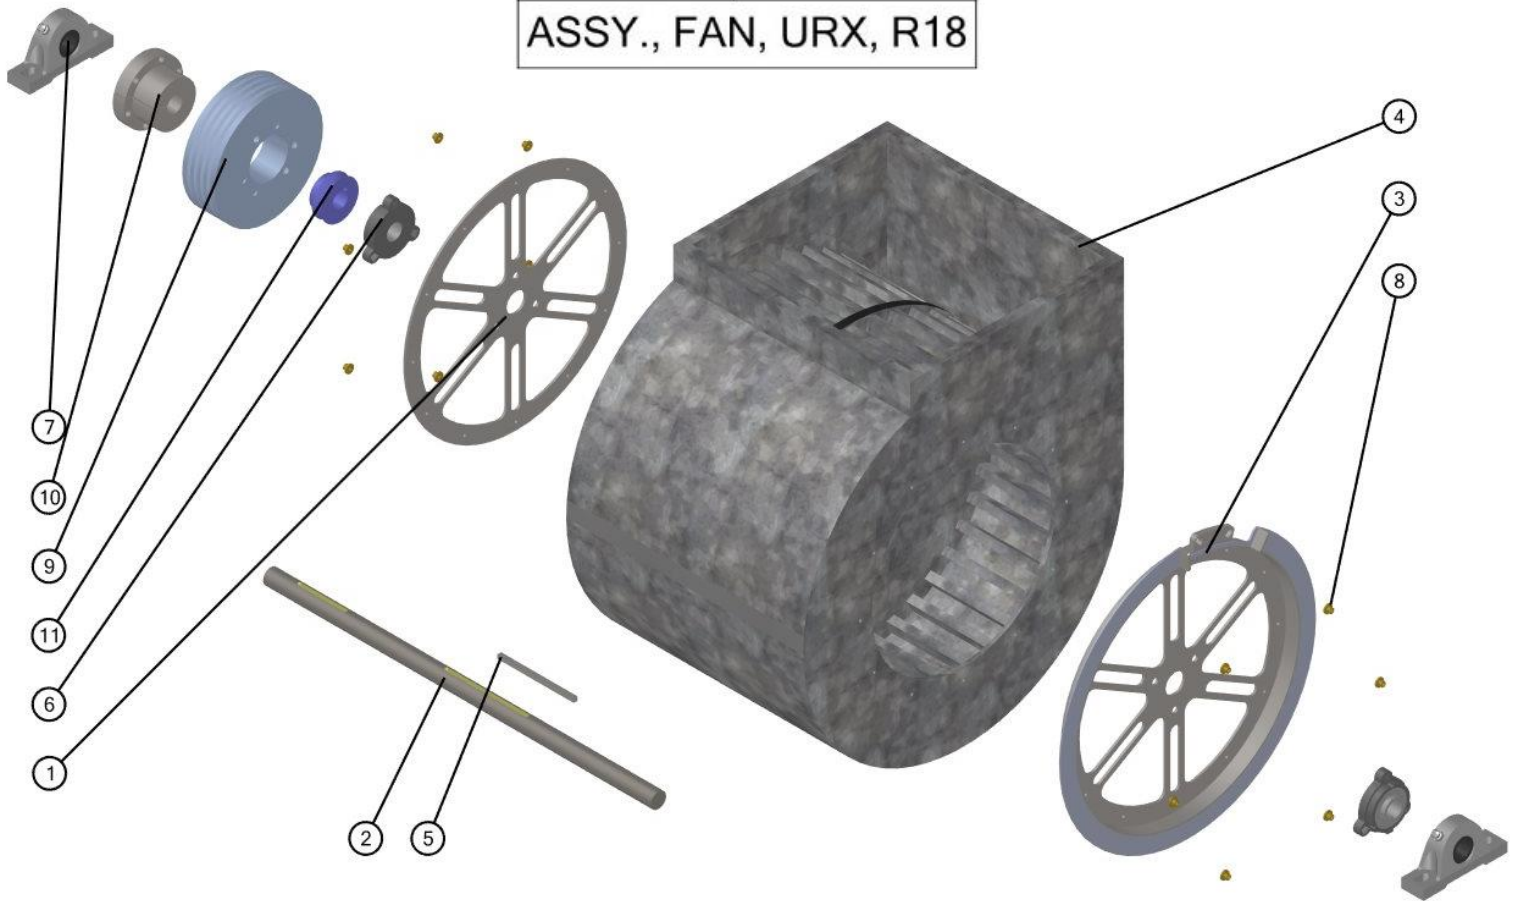

34-200087

ASSY., FAN, URX, R18

BOM ID	Name	Description	Qty
1	31-200013	MNT, BEARING, 12" BLOWER	1
2	31-200124	SHAFT,BLOWER, URX-R14	1
3	32-200037	FAN TIMING MOUNT, 12" FAN, R20, YELLOW	1
4	33-200100	Fan & Blower Housing, Galvanized, W+H A12-12A 1.00KW 1SS	1
5	33-200122-5	Keystock, 1/4"x1/4"x5"	1
6	33-200123	Bearing, Flange, 1", BTM205-16	2
7	33-200124	Bearing, Pillow Block, 1", UPC205-16	2
8	33-200134	Rivet, MG Collar, 3/16"	12
9	33-200190	SHEAVE, 6.90" O.D., 4-GROOVE	1
10	33-200216	BUSHING, 1" QD, SKX1	1
11	33-200266	Sheave, 2.45"O.D., Mist Sprayer	1