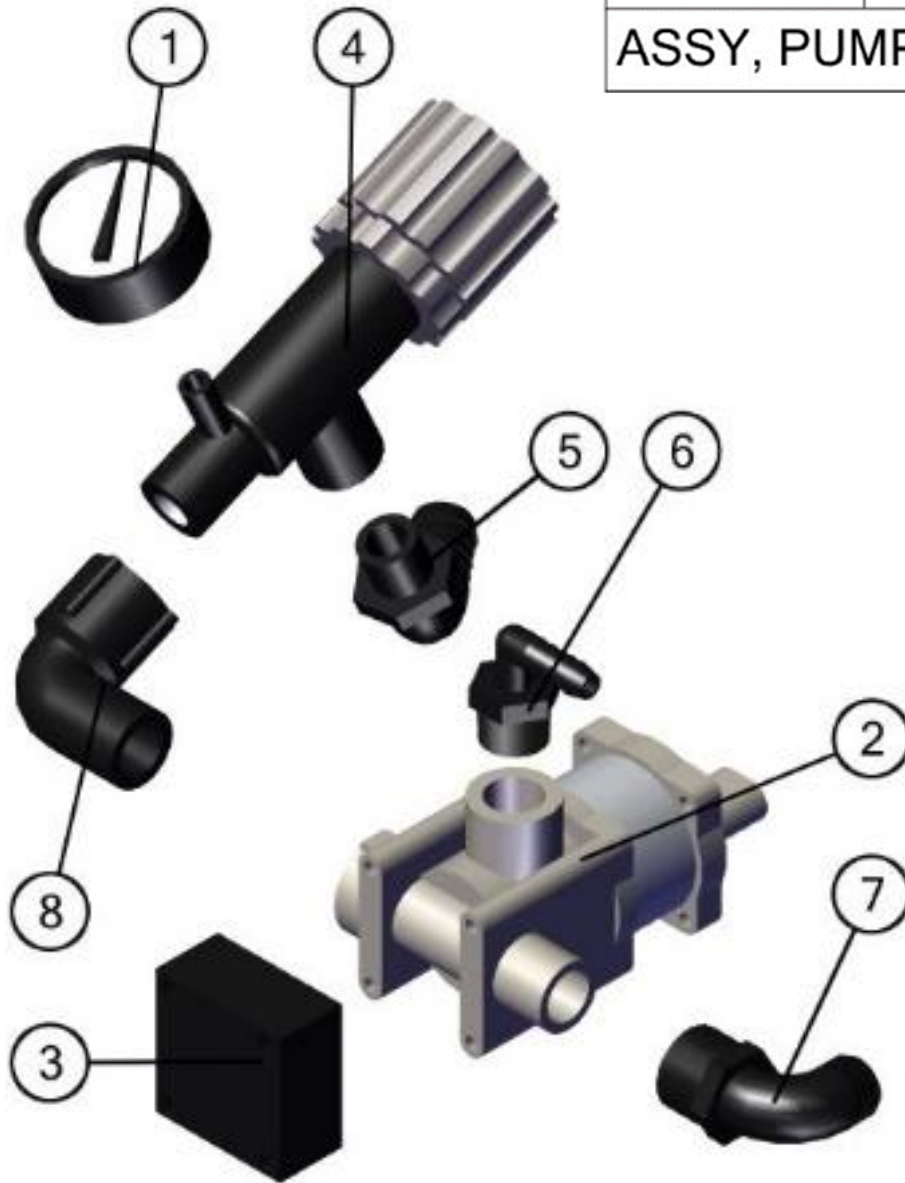

34-200087

ASSY., FAN, URX, R18

BOM ID	Name	Description	Qty
1	31-200013	MNT, BEARING, 12" BLOWER	1
2	31-200124	SHAFT,BLOWER, URX-R14	1
3	32-200037	FAN TIMING MOUNT, 12" FAN, R20, YELLOW	1
4	33-200100	Fan & Blower Housing, Galvanized, W+H A12-12A 1.00KW 1SS	1
5	33-200122-5	Keystock, 1/4"x1/4"x5"	1
6	33-200123	Bearing, Flange, 1", BTM205-16	2
7	33-200124	Bearing, Pillow Block, 1", UPC205-16	2
8	33-200134	Rivet, MG Collar, 3/16"	12
9	33-200190	SHEAVE, 6.90" O.D., 4-GROOVE	1
10	33-200216	BUSHING, 1" QD, SKX1	1
11	33-200266	Sheave, 2.45"O.D., Mist Sprayer	1

34-200037

ASSY, PUMP, URX-R14

BOM ID	Name	Description	Qty
1	31-200116	Pump Bracket, Mist Sprayer	1
2	33-200265	Sheave, 6.90" O.D., 4-Groove	1
3	3A34	STRAIGHT:3/4`MPTx3/4`HBPOLY	1
4	3EL34	Elbow:3/4" MPT x 3/4" HB Poly	1
5	3F34	HEX PLUG:3/4`MPT POLY	1
6	3M34	Nipple: 3/4" MPT x 3/4" MPT Poly	1
7	3TT34	Tee: 3/4"PFT x 3/4"FPT x 3/4"FPT	1
8	6500C	PUMP, 6 ROLLER, CAST IRON, 5/8" SHAFT, 21.8GPM	1

34-200037

ASSY, PUMP, URX-R14

BOM ID	Name	Description	Qty
1	2241GXB200	GAUGE, 2.5", 1/4"CBM, 200PSI	1
2	33-200103	Solenoid Valve, 0-8GPM, 100psi	1
3	33-200256	Block, Plastic, Solenoid Mount, Mist Sprayer	1
4	33-200267	Valve, Nylon, Mist Sprayer	1
5	3EL1234	Elbow:3/4" MPT x 3/4" HB Poly	1
6	3EL1238	Elbow: 1/2"MPT x 3/8"HB Poly	1
7	3EL34F	Elbow: 1/2"MPT x 3/4"HB Poly	1
8	3SE34	Straight Elbow: 3/4" MPT x 3/4" FPT	1

34-200003

Volute Assy, 12", A1

BOM ID	Name	Description	Qty
1	33-200107	Volute, Cannon, Black Poly	1
2	38027	Nozzle Nut, 11/16"FPS, Poly	4
3	3B12	Nozzle Nut: 11/16" Poly	4
4	3B34	Swivel Nut: Knurled 3/4"FGHT	1
5	3C38	Flat Seat Hose Barb: 3/8"HB	1
6	3NTL12-C	Elbow: NzThd-11/16MPS x 1/2"HB	1
7	3NTT12-C	TEE:NzThd11/16`MPSx1/2`HB POLY	3
8	90.080.004	Nozzle, Fan, 80 Deg., ISO	4
9	NS-50	Nozzle Strainer, 50M Red	4
10	SHC-H	SNAPPER HOSE CLIP	7
11	W406V	WASHER: 1"OD X 3/4" ID	1