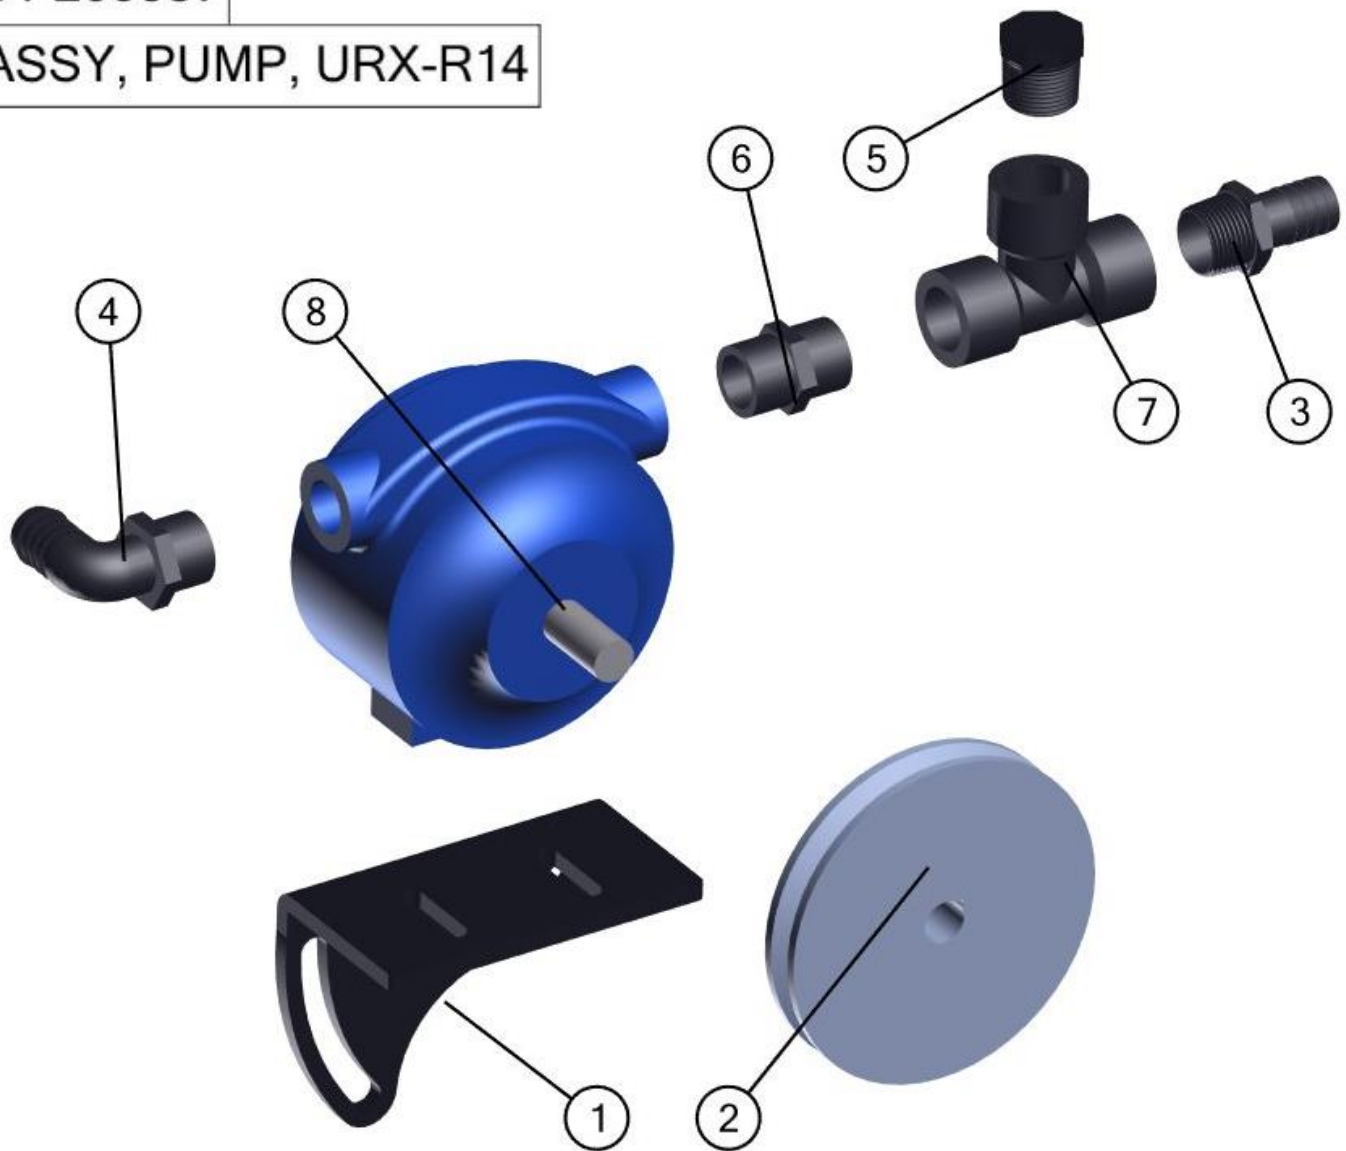

34-200073

TANK ASSEMBLY, 40GAL, URX

BOM ID	Name	Description	Qty
1	31-200180	Tank Band, 40 Gallon, Tank Guide	2
2	33-103501	Bolt, J, 3/8" x 5"	4
3	BHF34	Bulk Head Fitting	2
4	32-200001	Cradle, 40 Gallon Tank	1
5	3M34	Nipple: 3/4" MPT x 3/4" MPT Poly	2
6	3SE34	Straight Elbow: 3/4" MPT x 3/4" FPT	2
7	3E34	Adapter, 3/4" MGHT x 1/2" MPT Poly	2
8	11263	Strainer, 3/4" EPDM, 40M, Poly	1
9	BBV-34	Valve, Brass, 3/4" Full Port	1
10	33-103274	Tank, Yellow, 40 Gallon, Blow Molded	1
11	31-200179	Tank Guide, 40/60 Cradle	4

34-200072

TANK ASSEMBLY, 60GAL, URX

BOM ID	Name	Description	Qty
1	31-200181	Band, Tank, 60 Gallon Tank Guide	2
2	33-103501	Bolt, J, 3/8" x 5"	4
3	BHF34	Bulk Head Fitting	2
4	32-200001	Cradle, 60 Gallon Tank	1
5	3M34	Nipple: 3/4" MPT x 3/4" MPT Poly	2
6	3SE34	Straight Elbow: 3/4" MPT x 3/4" FPT	2
7	3E34	Adapter: 3/4"MGHT x 1/2"MPT Poly	2
8	11263	Strainer, 3/4" MPT x 3/4" FPT	1
9	BBV-34	Valve, Brass, 3/4" Full Port	1
10	33-103296	Tank, Yellow, 60 Gallon, Blow Molded	1
11	31-200179	Tank Guide, 40/60 Cradle	4

34-200087

ASSY., FAN, URX, R18

BOM ID	Name	Description	Qty
1	31-200013	MNT, BEARING, 12" BLOWER	1
2	31-200124	SHAFT,BLOWER, URX-R14	1
3	32-200037	FAN TIMING MOUNT, 12" FAN, R20, YELLOW	1
4	33-200100	Fan & Blower Housing, Galvanized, W+H A12-12A 1.00KW 1SS	1
5	33-200122-5	Keystock, 1/4"x1/4"x5"	1
6	33-200123	Bearing, Flange, 1", BTM205-16	2
7	33-200124	Bearing, Pillow Block, 1", UPC205-16	2
8	33-200134	Rivet, MG Collar, 3/16"	12
9	33-200190	SHEAVE, 6.90" O.D., 4-GROOVE	1
10	33-200216	BUSHING, 1" QD, SKX1	1
11	33-200266	Sheave, 2.45"O.D., Mist Sprayer	1

34-200037

ASSY, PUMP, URX-R14

BOM ID	Name	Description	Qty
1	31-200116	Pump Bracket, Mist Sprayer	1
2	33-200265	Sheave, 6.90" O.D., 4-Groove	1
3	3A34	STRAIGHT:3/4`MPTx3/4`HBPOLY	1
4	3EL34	Elbow:3/4" MPT x 3/4" HB Poly	1
5	3F34	HEX PLUG:3/4`MPT POLY	1
6	3M34	Nipple: 3/4" MPT x 3/4" MPT Poly	1
7	3TT34	Tee: 3/4"PFT x 3/4"FPT x 3/4"FPT	1
8	6500C	PUMP, 6 ROLLER, CAST IRON, 5/8" SHAFT, 21.8GPM	1