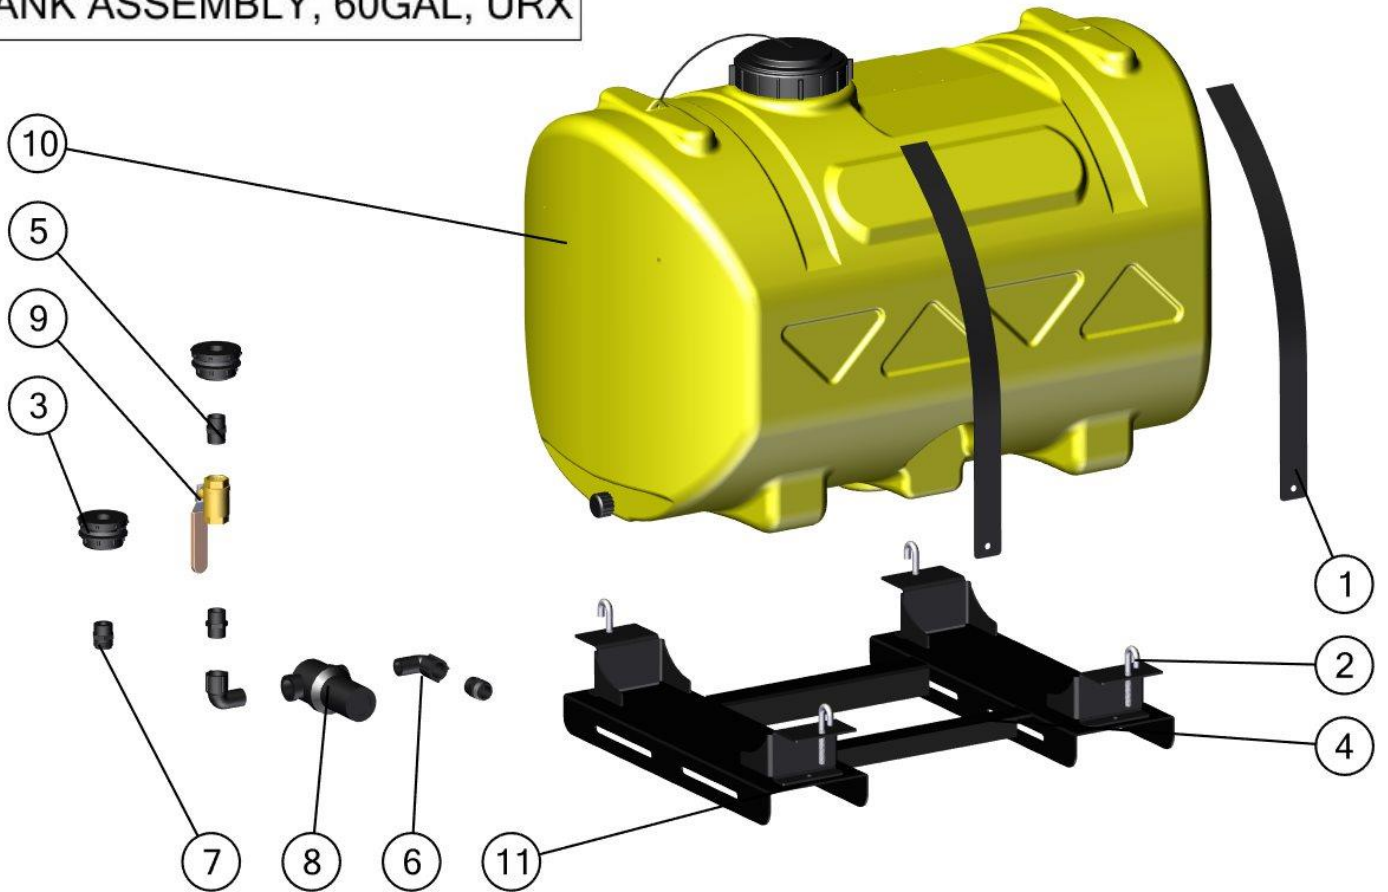

34-200073

TANK ASSEMBLY, 40GAL, URX

BOM ID	Name	Description	Qty
1	31-200180	Tank Band, 40 Gallon, Tank Guide	2
2	33-103501	Bolt, J, 3/8" x 5"	4
3	BHF34	Bulk Head Fitting	2
4	32-200001	Cradle, 40 Gallon Tank	1
5	3M34	Nipple: 3/4" MPT x 3/4" MPT Poly	2
6	3SE34	Straight Elbow: 3/4" MPT x 3/4" FPT	2
7	3E34	Adapter, 3/4" MGHT x 1/2" MPT Poly	2
8	11263	Strainer, 3/4" EPDM, 40M, Poly	1
9	BBV-34	Valve, Brass, 3/4" Full Port	1
10	33-103274	Tank, Yellow, 40 Gallon, Blow Molded	1
11	31-200179	Tank Guide, 40/60 Cradle	4

34-200072

TANK ASSEMBLY, 60GAL, URX

BOM ID	Name	Description	Qty
1	31-200181	Band, Tank, 60 Gallon Tank Guide	2
2	33-103501	Bolt, J, 3/8" x 5"	4
3	BHF34	Bulk Head Fitting	2
4	32-200001	Cradle, 60 Gallon Tank	1
5	3M34	Nipple: 3/4" MPT x 3/4" MPT Poly	2
6	3SE34	Straight Elbow: 3/4" MPT x 3/4" FPT	2
7	3E34	Adapter: 3/4"MGHT x 1/2"MPT Poly	2
8	11263	Strainer, 3/4" MPT x 3/4" FPT	1
9	BBV-34	Valve, Brass, 3/4" Full Port	1
10	33-103296	Tank, Yellow, 60 Gallon, Blow Molded	1
11	31-200179	Tank Guide, 40/60 Cradle	4