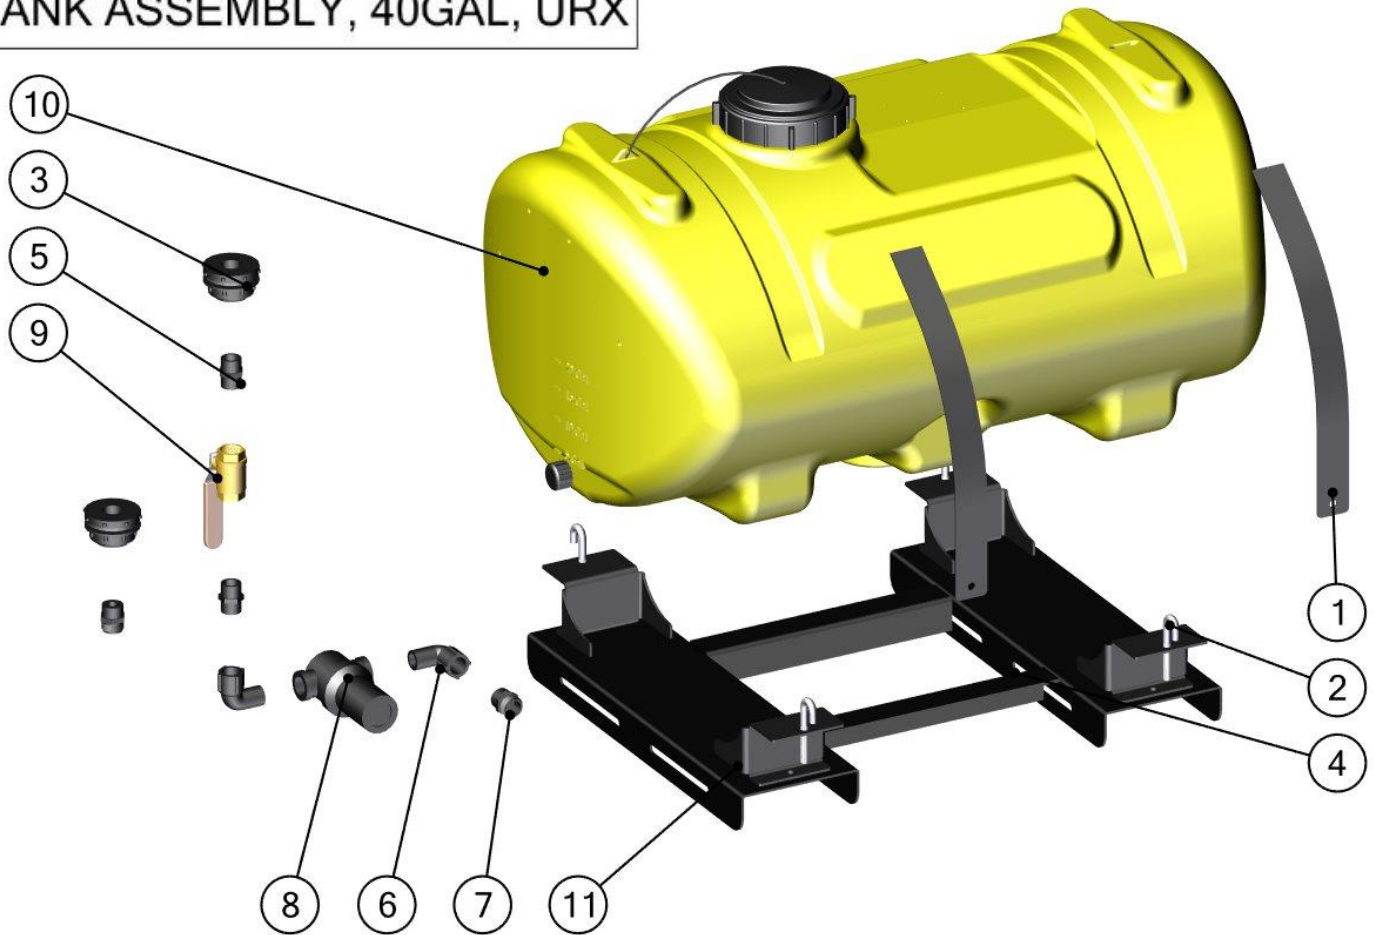

BOM ID	Name	Description	Qty
1	34-200003	Volute Ass., 12", A1	1
2	34-200037	Pump Assm, URX-R18	1
3	34-200073	TANK ASSEMBLY, 40GAL, URX	1
4	34-200087	URX Fan Assm.	1

Note

Honda GX340 Engine  
Not Shown

BOM ID	Name	Description	Qty
1	31-200005	SHIELD, 3 PNT, BLOWER, LEFT, NARROW	1
2	31-200006	SHEILD, 3PNT, BLOWER, LEFT	1
3	31-200063	FRAME, RANGER X, END PLATE	1
4	31-200117	Key Switch Bracket, Mist Sprayer	1
5	31-200118	Shield, Front, Mist Sprayer	1
6	31-200120	ARM, IDLER, SD/URX MIST SPRAYER	1
7	31-200163	SHIELD, PULLEY, SD/URX	1
8	33-200108	CHAIN, ROLLER #40	1
9	33-200112	Bushing, Pulley, 1" QD	1
10	33-200113	Sheave, 4-Groove, 3.65" O.D.	1
11	33-200160	Tray, Battery, W/Strap	1
12	33-200249	Idler, Engine, Mist Sprayer	1
13	33-200259	Belt, 4-Groove, 3VX500	1
14	33-200260	Belt, Single V-Groove, 4L-580	1
15	33-200268	Throttle Arm, Cylinder, Mist Sprayer	1
16	33-200312	MOTOR, VOLUTE, 600W, 12V, 90:1 RATIO	1
17	33-200313	SWITCH, LIMIT, VOLUTE	2
18	33-200316	SPROCKET, #40, 1/2" PITCH, 10 TEETH, 3/4" BORE	1

34-200073

TANK ASSEMBLY, 40GAL, URX

BOM ID	Name	Description	Qty
1	31-200180	Tank Band, 40 Gallon, Tank Guide	2
2	33-103501	Bolt, J, 3/8" x 5"	4
3	BHF34	Bulk Head Fitting	2
4	32-200001	Cradle, 40 Gallon Tank	1
5	3M34	Nipple: 3/4" MPT x 3/4" MPT Poly	2
6	3SE34	Straight Elbow: 3/4" MPT x 3/4" FPT	2
7	3E34	Adapter, 3/4" MGHT x 1/2" MPT Poly	2
8	11263	Strainer, 3/4" EPDM, 40M, Poly	1
9	BBV-34	Valve, Brass, 3/4" Full Port	1
10	33-103274	Tank, Yellow, 40 Gallon, Blow Molded	1
11	31-200179	Tank Guide, 40/60 Cradle	4