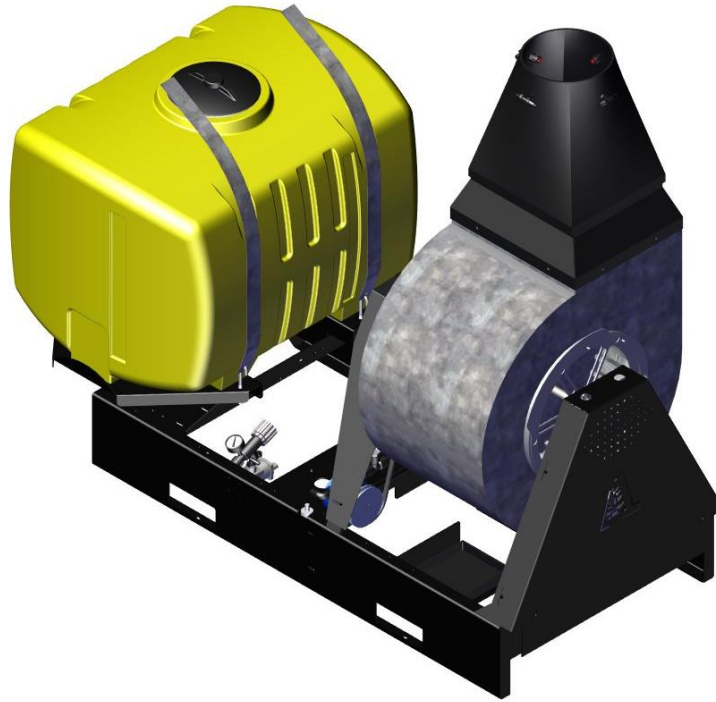

# Super Duty Parts Breakdown

---

Travis Hanson, Dan Andersen  
VALLEY INDUSTRIES | SDX-100-R18

UPDATED: 1/22/2020

SD-Titan-R18

Sprayer, Mist,  
Super Duty

SD-Titan-R18

Sprayer, Mist,  
Super Duty

BOM ID	Name	Description	Qty
1	32-200006	ADAPTOR, VOLUTE	1
2	34-200003	Volute Ass., 12", A1	1
3	34-200042	TANK ASSY, 100GAL, SUPER DUTY	1
4	34-200084	Fan Ass., 15", SDX-R18	1

34-200091

Assy, SDX,  
Mist Sprayer R18

Note

Honda GX630 Engine  
Not Shown

BOM ID	Name	Description	Qty
1	32-200034	Frame, SDX, R18, A1	1
2	31-200076L	SHEILD, SKID, BLOWER, LEFT	1
3	31-200076R	SHEILD, SKID, BLOWER, RIGHT	1
4	31-200118	Shield, Front, Mist Sprayer	1
5	32-200018	Tensioner, Belt, Mist Sprayer	1
6	31-200163	Shield, Pulley, SD/URX	1
7	33-200108	Chain, Roller #40	1
8	33-200112	Bushing, Pulley, 1" QD	1
9	33-200113	Sheave, 4-Groove, 3.65" O.D.	1
10	33-200160	Tray, Battery, W/Strap	1
11	33-200192	Kit, Tank, Gas, 5 Gallon	1
12	33-200249	Idler, Engine, Mist Sprayer	1
13	33-200260	Belt, Single V-Groove, 4L-580	1
14	33-200264	Harness, Controls, Mist Sprayer	1
15	33-200268	Throttle Arm, Cylinder, Mist Sprayer	1
16	33-200312	Motor, Volute, 600W, 12V, 90:1 Ratio	1
17	33-200313	Switch, Limit, Volute	2
18	33-200314	Belt, 4-Groove, 3VX475	1
19	33-200316	Sprocket, #40, 1/2" Pitch, 10 Teeth, 3/4" Bore	1

34-200042

Tank Assm, 100 Gal,  
Superty Duty-R

BOM ID	Name	Description	Qty
1	11263	STRNR, 3/4" EPDM, 40M, Poly	1
2	304-34200	Nipple, Stainless, 3/4"MNPT x 2"Long	1
3	32-200000	Cradle, 100 Gal Tank	1
4	31-200047	BAND, TANK, 100 GALLON	2
5	33-100072	Bolt, J, 3/8" x 5"	4
6	33-100130	Washer, Flat, 3/8"	4
7	33-100136	Nut, Nylon Lock, 3/8"	4
8	33-103297	Tank, PCO, Yellow, 100 Gallon	1
9	3E34	Adapter: 3/4"MGHT x 1/2"MPT Poly	2
10	3EL34	Elbow:3/4" MPT x 3/4" HB Poly	1
11	3M34	Nipple: 3/4" MPT x 3/4" MPT Poly	1
12	3RB10034	Reducer Bush: 1"MPT x 3/4"FPT	4
13	3SE34	Straight Elbow: 3/4" MPT x 3/4" FPT	1
14	BHF34	Bulk Head Fitting	2
15	PBV3-100	Ball Valve, 3-Way, 1" Poly	1