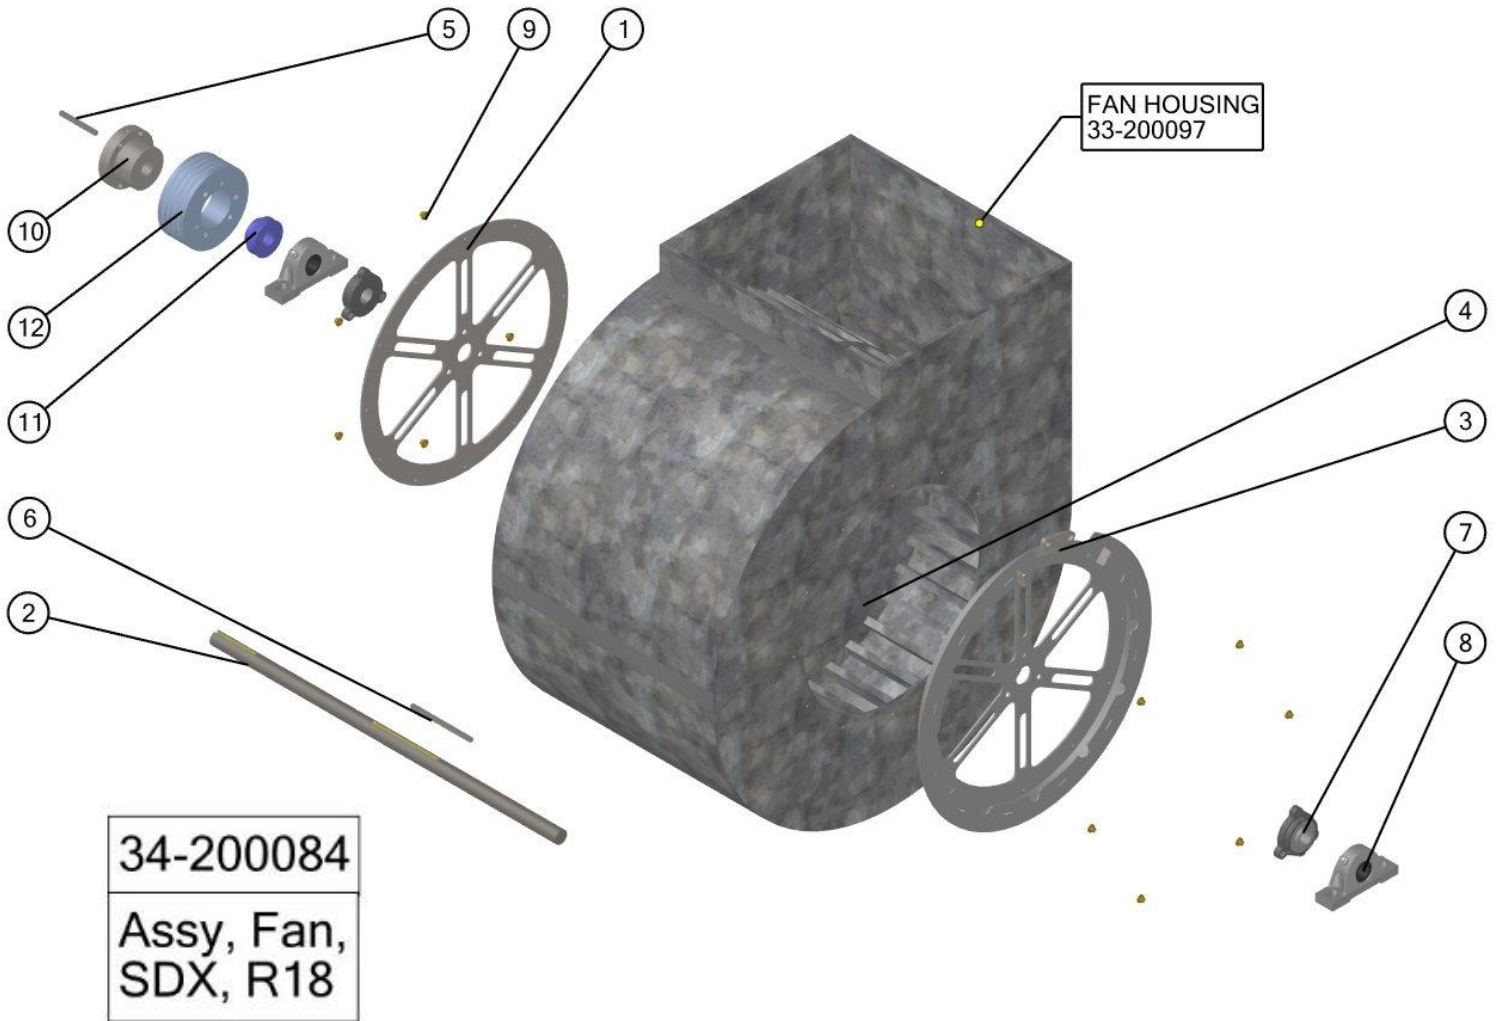

BOM ID	Name	Description	Qty
1	32-200006	ADAPTOR, VOLUTE	1
2	34-200003	Volute Ass., 12", A1	1
3	34-200042	TANK ASSY, 100GAL, SUPER DUTY	1
4	34-200084	Fan Ass., 15", SDX-R18	1

34-200091

Assy, SDX,  
Mist Sprayer R18

Note

Honda GX630 Engine  
Not Shown

BOM ID	Name	Description	Qty
1	32-200034	Frame, SDX, R18, A1	1
2	31-200076L	SHEILD, SKID, BLOWER, LEFT	1
3	31-200076R	SHEILD, SKID, BLOWER, RIGHT	1
4	31-200118	Shield, Front, Mist Sprayer	1
5	32-200018	Tensioner, Belt, Mist Sprayer	1
6	31-200163	Shield, Pulley, SD/URX	1
7	33-200108	Chain, Roller #40	1
8	33-200112	Bushing, Pulley, 1" QD	1
9	33-200113	Sheave, 4-Groove, 3.65" O.D.	1
10	33-200160	Tray, Battery, W/Strap	1
11	33-200192	Kit, Tank, Gas, 5 Gallon	1
12	33-200249	Idler, Engine, Mist Sprayer	1
13	33-200260	Belt, Single V-Groove, 4L-580	1
14	33-200264	Harness, Controls, Mist Sprayer	1
15	33-200268	Throttle Arm, Cylinder, Mist Sprayer	1
16	33-200312	Motor, Volute, 600W, 12V, 90:1 Ratio	1
17	33-200313	Switch, Limit, Volute	2
18	33-200314	Belt, 4-Groove, 3VX475	1
19	33-200316	Sprocket, #40, 1/2" Pitch, 10 Teeth, 3/4" Bore	1

34-200042

Tank Assm, 100 Gal,  
Superty Duty-R

BOM ID	Name	Description	Qty
1	11263	STRNR, 3/4" EPDM, 40M, Poly	1
2	304-34200	Nipple, Stainless, 3/4"MNPT x 2"Long	1
3	32-200000	Cradle, 100 Gal Tank	1
4	31-200047	BAND, TANK, 100 GALLON	2
5	33-100072	Bolt, J, 3/8" x 5"	4
6	33-100130	Washer, Flat, 3/8"	4
7	33-100136	Nut, Nylon Lock, 3/8"	4
8	33-103297	Tank, PCO, Yellow, 100 Gallon	1
9	3E34	Adapter: 3/4"MGHT x 1/2"MPT Poly	2
10	3EL34	Elbow:3/4" MPT x 3/4" HB Poly	1
11	3M34	Nipple: 3/4" MPT x 3/4" MPT Poly	1
12	3RB10034	Reducer Bush: 1"MPT x 3/4"FPT	4
13	3SE34	Straight Elbow: 3/4" MPT x 3/4" FPT	1
14	BHF34	Bulk Head Fitting	2
15	PBV3-100	Ball Valve, 3-Way, 1" Poly	1