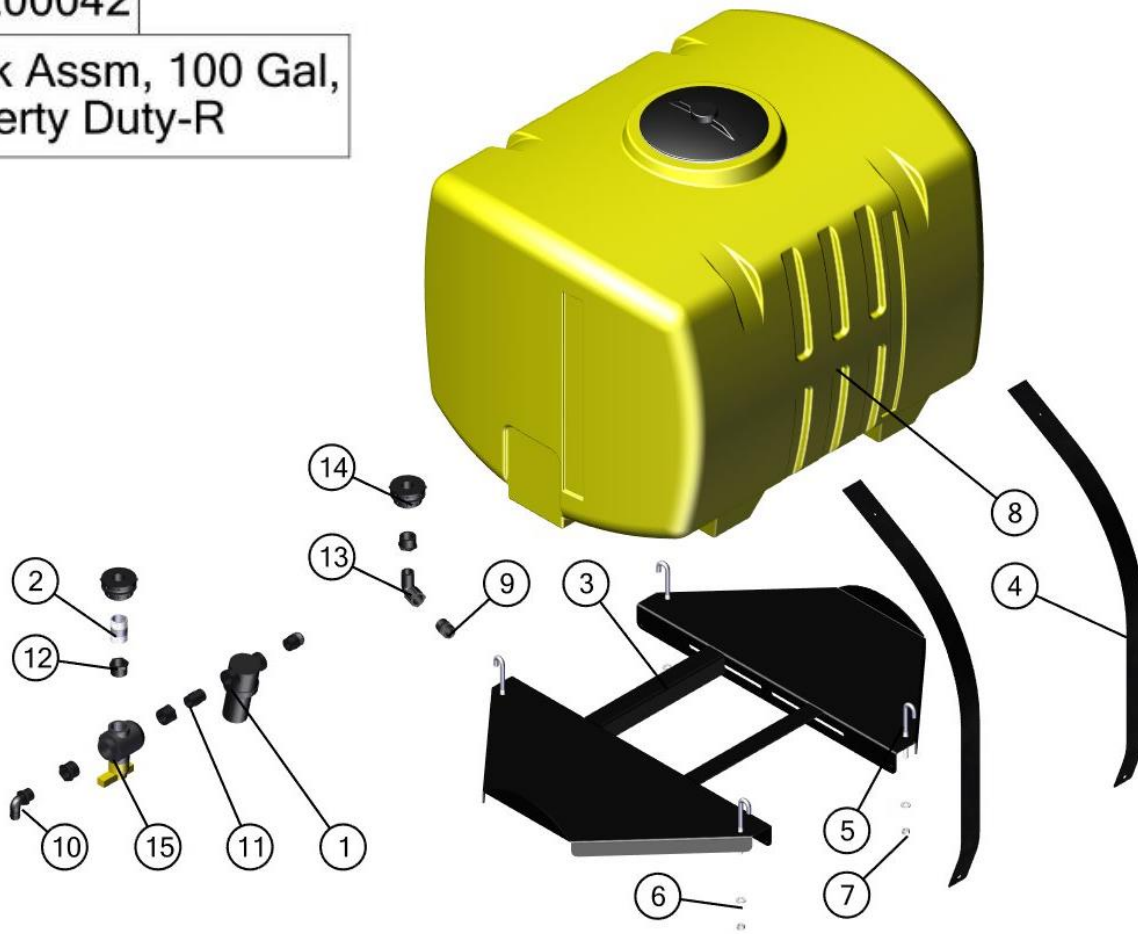

BOM ID	Name	Description	Qty
1	32-200006	ADAPTOR, VOLUTE	1
2	34-200003	Volute Ass., 12", A1	1
3	34-200042	TANK ASSY, 100GAL, SUPER DUTY	1
4	34-200084	Fan Ass., 15", SDX-R18	1

34-200091

Assy, SDX,  
Mist Sprayer R18

Note

Honda GX630 Engine  
Not Shown

BOM ID	Name	Description	Qty
1	32-200034	Frame, SDX, R18, A1	1
2	31-200076L	SHEILD, SKID, BLOWER, LEFT	1
3	31-200076R	SHEILD, SKID, BLOWER, RIGHT	1
4	31-200118	Shield, Front, Mist Sprayer	1
5	32-200018	Tensioner, Belt, Mist Sprayer	1
6	31-200163	Shield, Pulley, SD/URX	1
7	33-200108	Chain, Roller #40	1
8	33-200112	Bushing, Pulley, 1" QD	1
9	33-200113	Sheave, 4-Groove, 3.65" O.D.	1
10	33-200160	Tray, Battery, W/Strap	1
11	33-200192	Kit, Tank, Gas, 5 Gallon	1
12	33-200249	Idler, Engine, Mist Sprayer	1
13	33-200260	Belt, Single V-Groove, 4L-580	1
14	33-200264	Harness, Controls, Mist Sprayer	1
15	33-200268	Throttle Arm, Cylinder, Mist Sprayer	1
16	33-200312	Motor, Volute, 600W, 12V, 90:1 Ratio	1
17	33-200313	Switch, Limit, Volute	2
18	33-200314	Belt, 4-Groove, 3VX475	1
19	33-200316	Sprocket, #40, 1/2" Pitch, 10 Teeth, 3/4" Bore	1

34-200042

Tank Assm, 100 Gal,  
Superty Duty-R

BOM ID	Name	Description	Qty
1	11263	STRNR, 3/4" EPDM, 40M, Poly	1
2	304-34200	Nipple, Stainless, 3/4"MNPT x 2"Long	1
3	32-200000	Cradle, 100 Gal Tank	1
4	31-200047	BAND, TANK, 100 GALLON	2
5	33-100072	Bolt, J, 3/8" x 5"	4
6	33-100130	Washer, Flat, 3/8"	4
7	33-100136	Nut, Nylon Lock, 3/8"	4
8	33-103297	Tank, PCO, Yellow, 100 Gallon	1
9	3E34	Adapter: 3/4"MGHT x 1/2"MPT Poly	2
10	3EL34	Elbow:3/4" MPT x 3/4" HB Poly	1
11	3M34	Nipple: 3/4" MPT x 3/4" MPT Poly	1
12	3RB10034	Reducer Bush: 1"MPT x 3/4"FPT	4
13	3SE34	Straight Elbow: 3/4" MPT x 3/4" FPT	1
14	BHF34	Bulk Head Fitting	2
15	PBV3-100	Ball Valve, 3-Way, 1" Poly	1