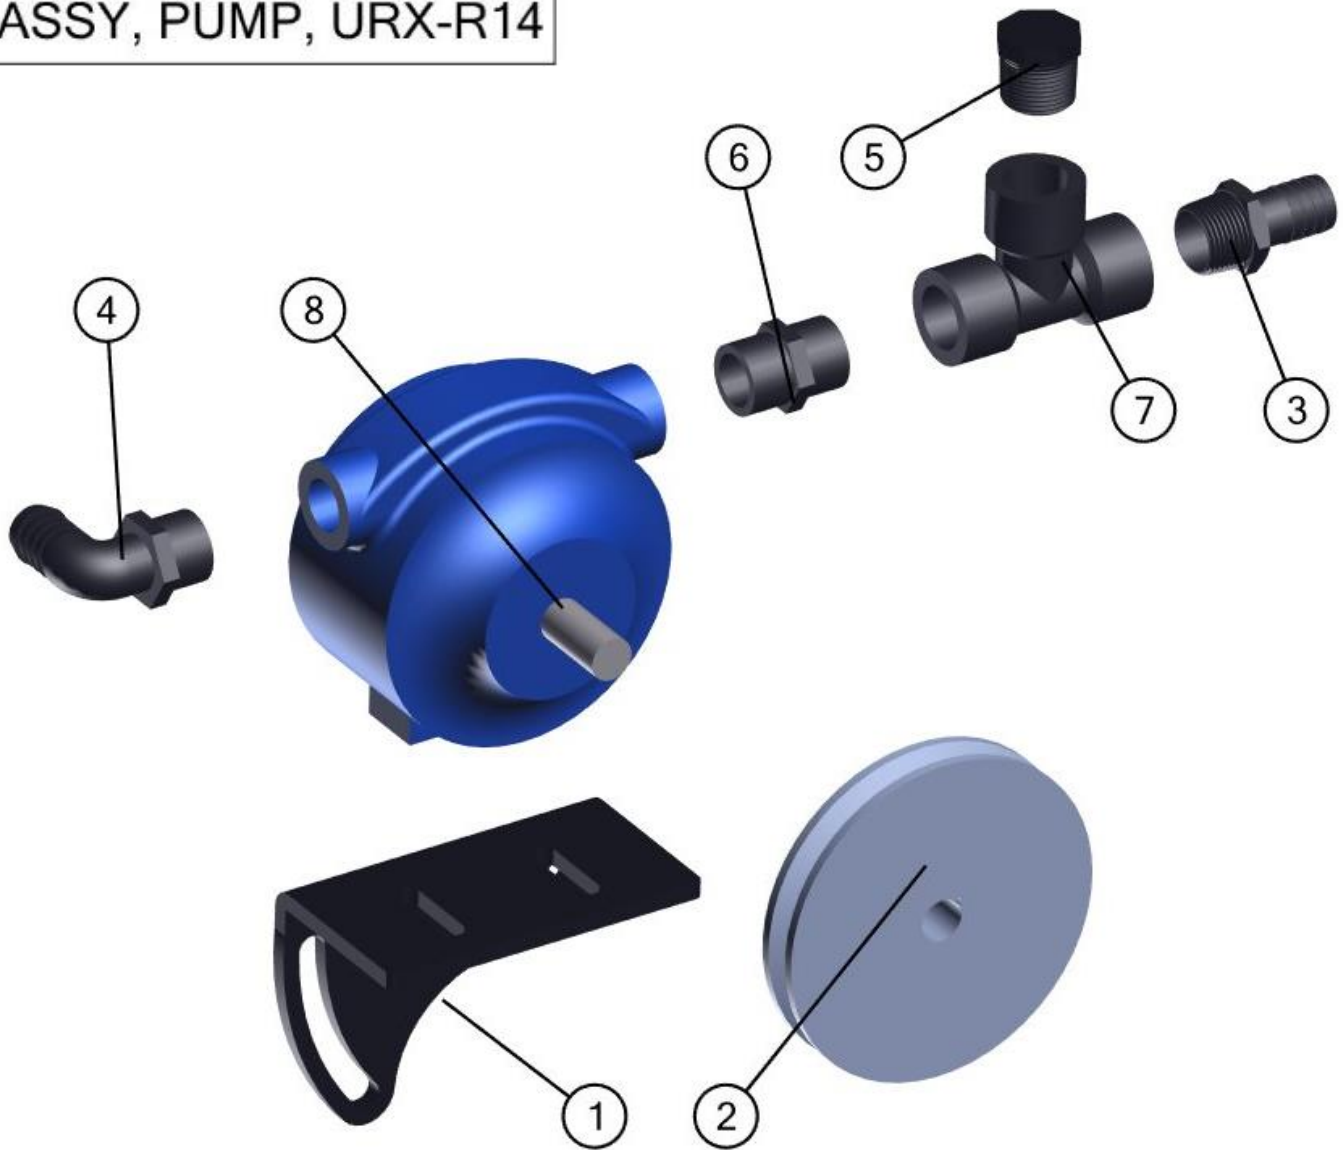

34-200037

ASSY, PUMP, URX-R14

BOM ID	Name	Description	Qty
1	31-200116	Pump Bracket, Mist Sprayer	1
2	33-200265	Sheave, 6.90" O.D., 4-Groove	1
3	3A34	STRAIGHT:3/4`MPTx3/4`HBPOLY	1
4	3EL34	Elbow:3/4" MPT x 3/4" HB Poly	1
5	3F34	HEX PLUG:3/4`MPT POLY	1
6	3M34	Nipple: 3/4" MPT x 3/4" MPT Poly	1
7	3TT34	Tee: 3/4"PFT x 3/4"FPT x 3/4"FPT	1
8	6500C	PUMP, 6 ROLLER, CAST IRON, 5/8" SHAFT, 21.8GPM	1