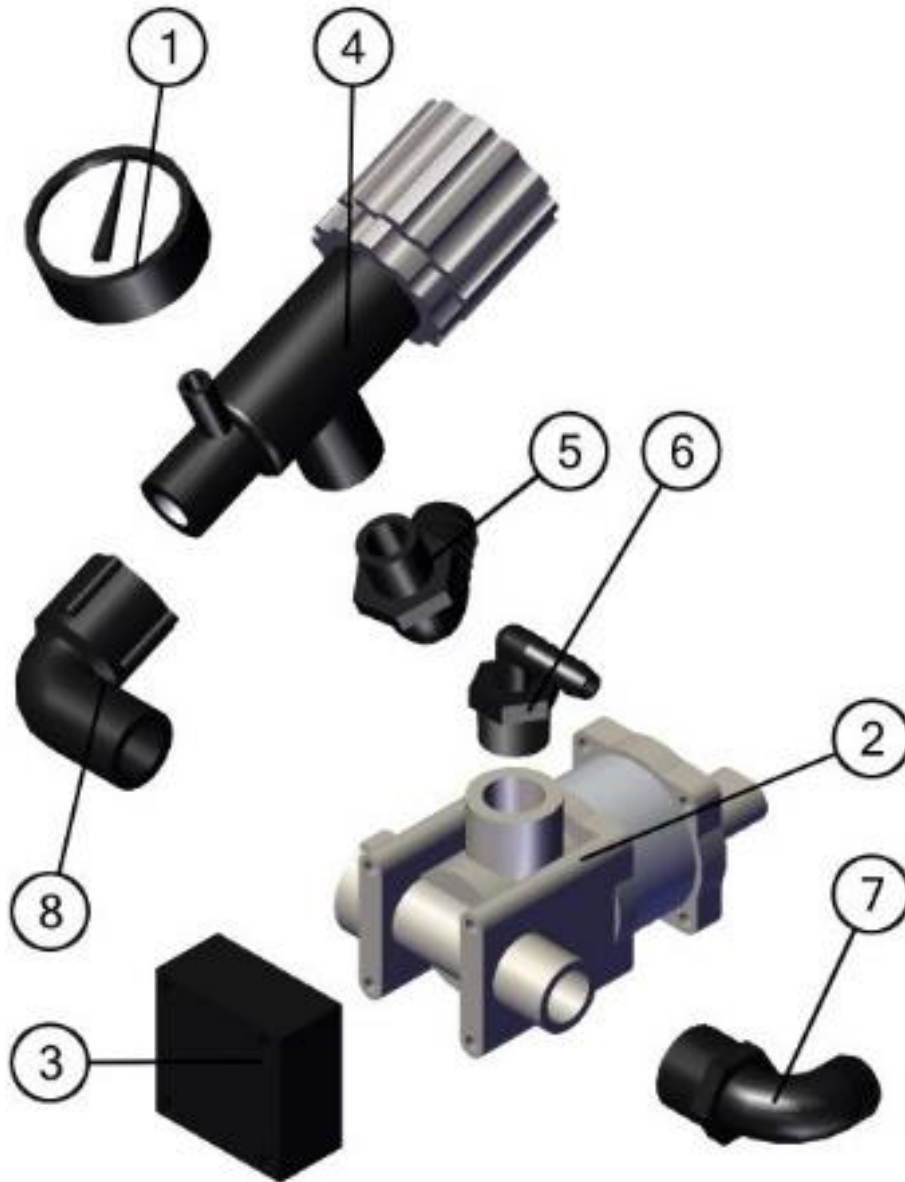

BOM ID	Name	Description	Qty
1	31-200077	MNT, BEARING, 15" BLOWER	1
2	31-200123	SHAFT,BLOWER, SUPER DUTY	1
3	31-200041	MOUNT, FAN TIMING, 15" FAN, YELLOW	1
4	33-200318	FAN, 15", 1" BORE, 2500RPM, JAN-AIR	1
5	33-200122-3	KEYSTOCK, 1/4"x1/4"x3"	1
6	33-200122-5	Keystock, 1/4"x1/4"x5"	1
7	33-200123	Bearing, Flange, 1", BTM205-16	2
8	33-200124	Bearing, Pillow Block, 1", UPC205-16	2
9	33-200134	Rivet, MG Collar, 3/16"	12
10	33-200216	BUSHING, 1" QD, SKX1	1
11	33-200266	Sheave, 2.45"O.D., Mist Sprayer	1
12	33-200315	SHEAVE, 6.00" O.D., SDX, R18	1

34-200037

ASSY, PUMP, URX-R14

BOM ID	Name	Description	Qty
1	31-200116	Pump Bracket, Mist Sprayer	1
2	33-200265	Sheave, 6.90" O.D., 4-Groove	1
3	3A34	STRAIGHT:3/4`MPTx3/4`HBPOLY	1
4	3EL34	Elbow:3/4" MPT x 3/4" HB Poly	1
5	3F34	HEX PLUG:3/4`MPT POLY	1
6	3M34	Nipple: 3/4" MPT x 3/4" MPT Poly	1
7	3TT34	Tee: 3/4"PFT x 3/4"FPT x 3/4"FPT	1
8	6500C	PUMP, 6 ROLLER, CAST IRON, 5/8" SHAFT, 21.8GPM	1

34-200037

ASSY, PUMP, URX-R14

BOM ID	Name	Description	Qty
1	2241GXB200	GAUGE, 2.5", 1/4"CBM, 200PSI	1
2	33-200103	Solenoid Valve, 0-8GPM, 100psi	1
3	33-200256	Block, Plastic, Solenoid Mount, Mist Sprayer	1
4	33-200267	Valve, Nylon, Mist Sprayer	1
5	3EL1234	Elbow:3/4" MPT x 3/4" HB Poly	1
6	3EL1238	Elbow: 1/2"MPT x 3/8"HB Poly	1
7	3EL34F	Elbow: 1/2"MPT x 3/4"HB Poly	1
8	3SE34	Straight Elbow: 3/4" MPT x 3/4" FPT	1