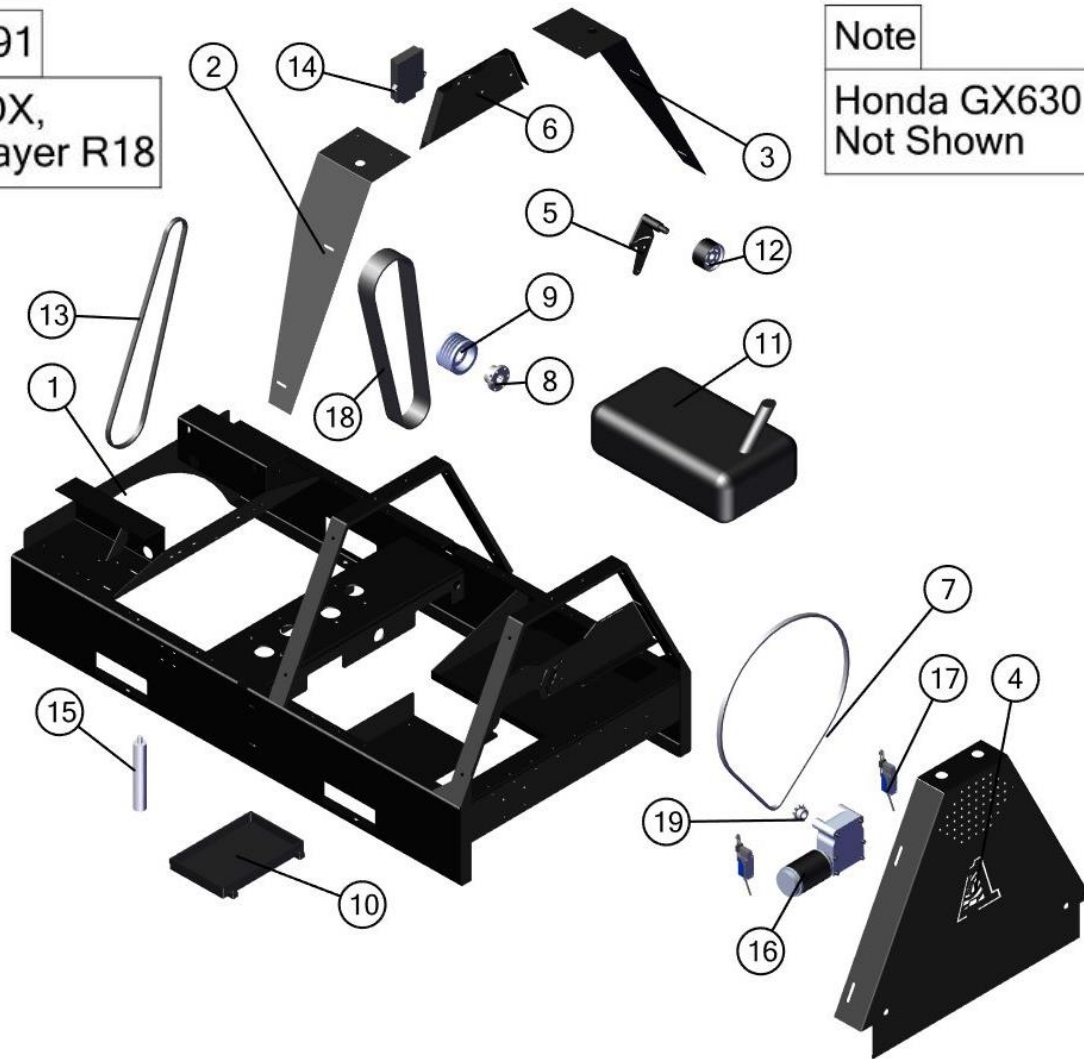

BOM ID	Name	Description	Qty
1	32-200006	ADAPTOR, VOLUTE	1
2	34-200003	Volute Ass., 12", A1	1
3	34-200042	TANK ASSY, 100GAL, SUPER DUTY	1
4	34-200084	Fan Ass., 15", SDX-R18	1

34-200091

Assy, SDX,  
Mist Sprayer R18

Note

Honda GX630 Engine  
Not Shown

BOM ID	Name	Description	Qty
1	32-200034	Frame, SDX, R18, A1	1
2	31-200076L	SHEILD, SKID, BLOWER, LEFT	1
3	31-200076R	SHEILD, SKID, BLOWER, RIGHT	1
4	31-200118	Shield, Front, Mist Sprayer	1
5	32-200018	Tensioner, Belt, Mist Sprayer	1
6	31-200163	Shield, Pulley, SD/URX	1
7	33-200108	Chain, Roller #40	1
8	33-200112	Bushing, Pulley, 1" QD	1
9	33-200113	Sheave, 4-Groove, 3.65" O.D.	1
10	33-200160	Tray, Battery, W/Strap	1
11	33-200192	Kit, Tank, Gas, 5 Gallon	1
12	33-200249	Idler, Engine, Mist Sprayer	1
13	33-200260	Belt, Single V-Groove, 4L-580	1
14	33-200264	Harness, Controls, Mist Sprayer	1
15	33-200268	Throttle Arm, Cylinder, Mist Sprayer	1
16	33-200312	Motor, Volute, 600W, 12V, 90:1 Ratio	1
17	33-200313	Switch, Limit, Volute	2
18	33-200314	Belt, 4-Groove, 3VX475	1
19	33-200316	Sprocket, #40, 1/2" Pitch, 10 Teeth, 3/4" Bore	1

34-200042

Tank Assm, 100 Gal,  
Superty Duty-R

BOM ID	Name	Description	Qty
1	11263	STRNR, 3/4" EPDM, 40M, Poly	1
2	304-34200	Nipple, Stainless, 3/4"MNPT x 2"Long	1
3	32-200000	Cradle, 100 Gal Tank	1
4	31-200047	BAND, TANK, 100 GALLON	2
5	33-100072	Bolt, J, 3/8" x 5"	4
6	33-100130	Washer, Flat, 3/8"	4
7	33-100136	Nut, Nylon Lock, 3/8"	4
8	33-103297	Tank, PCO, Yellow, 100 Gallon	1
9	3E34	Adapter: 3/4"MGHT x 1/2"MPT Poly	2
10	3EL34	Elbow:3/4" MPT x 3/4" HB Poly	1
11	3M34	Nipple: 3/4" MPT x 3/4" MPT Poly	1
12	3RB10034	Reducer Bush: 1"MPT x 3/4"FPT	4
13	3SE34	Straight Elbow: 3/4" MPT x 3/4" FPT	1
14	BHF34	Bulk Head Fitting	2
15	PBV3-100	Ball Valve, 3-Way, 1" Poly	1