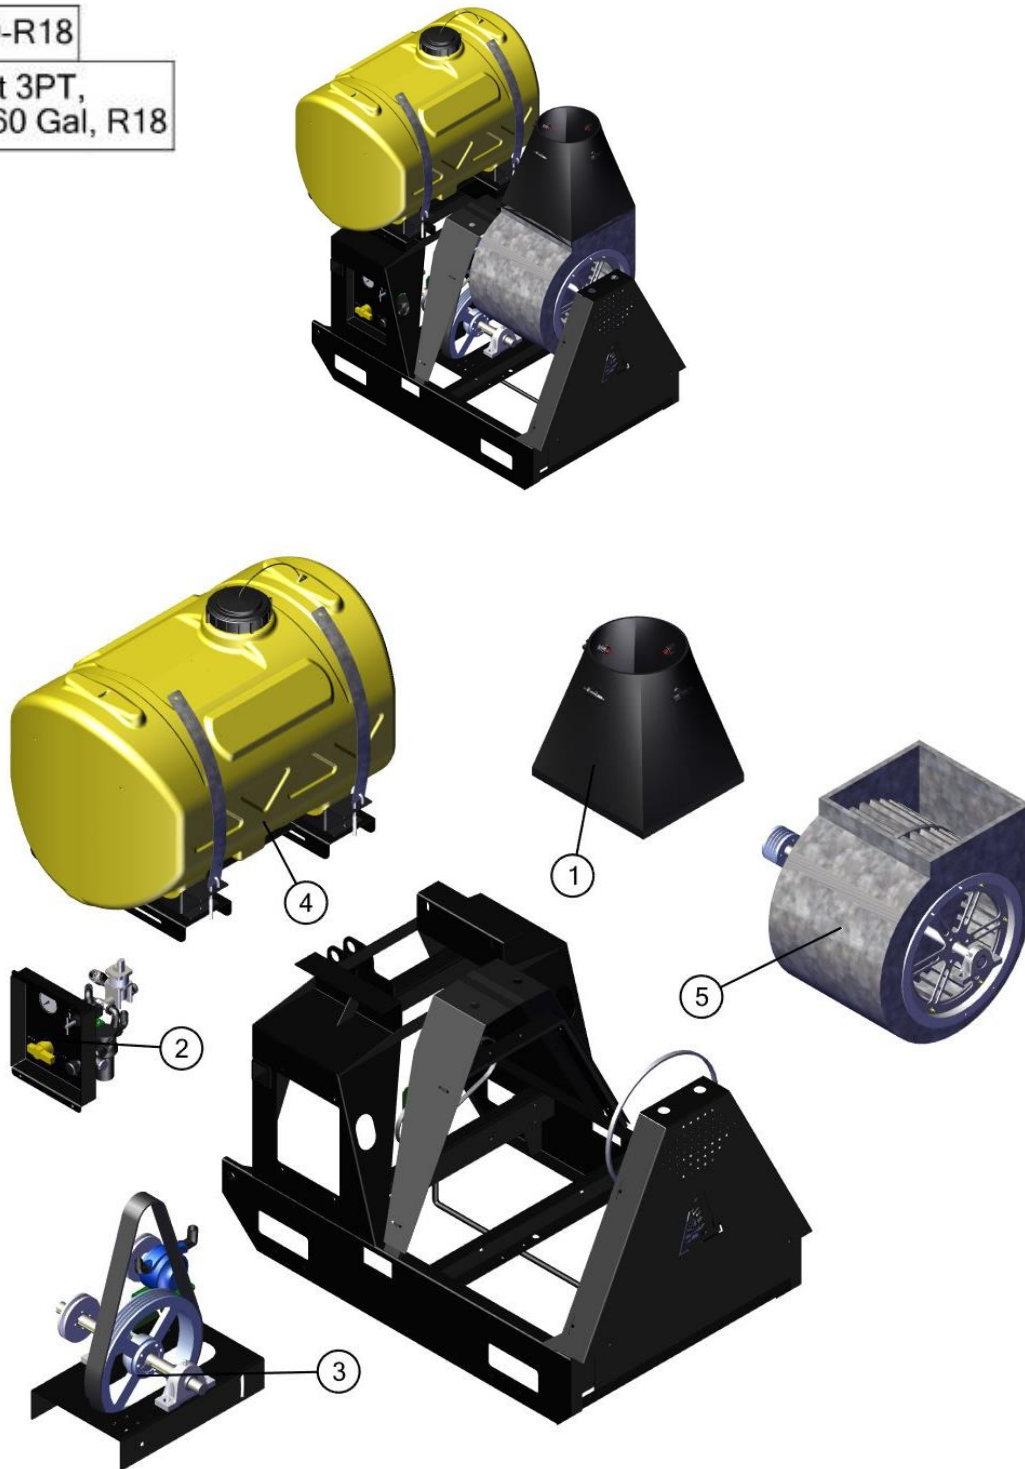

# 3PT-Terminator R18 Parts Breakdown

---

Travis Hanson, Dan Andersen  
VALLEY INDUSTRIES | 3PT-60-R18/3PT-100-R18

UPDATED: 1/22/2020

3PT-HPR-60-R18

Sprayer, Mist 3PT,  
Terminator, 60 Gal, R18

BOM ID	Name	Description	Qty
1	34-200003	VOLUTE ASSY., 12", A1	1
2	34-200058	PANEL ASSY., 3-PT MIST	1
3	34-200060	Mist Spr, 3PNT, Pump/PTO Sub-Ass.	1
4	34-200071	TANK ASSEMBLY, 60GAL, 3-PT	1
5	34-200085	Fan, Assembly, Mist Sprayer, 12"	1

34-200089

ASSY, 3-PT, 60GAL,  
TERMINATOR, R18

BOM ID	Name	Description	Qty
1	31-200076L	SHEILD, SKID, BLOWER, LEFT	1
2	31-200076R	SHEILD, SKID, BLOWER, RIGHT	1
3	31-200118	Shield, Front, Mist Sprayer	1
4	31-200141	FRAME, 3PNT, LEFT SIDE R15	1
5	31-200255	Pump Belt Guard, 3PT	1
6	33-200108	CHAIN, ROLLER #40	1
7	33-200286	BELT, SINGLE B-GROOVE, B30	1
8	33-200312	MOTOR, VOLUTE, 600W, 12V, 90:1 RATIO	1
9	33-200313	SWITCH, LIMIT, VOLUTE	2
10	33-200316	SPROCKET, #40, 1/2" PITCH, 10 TEETH, 3/4" BORE	1

34-200071

Tank Assy, 60 Gal, 3PT

BOM ID	Name	Description	Qty
1	31-200181	Band, Tank, 60 Gallon	2
2	31-200179	Tank Guide, 40/60 Cradle	4
3	32-200001	CRADLE, 60 GALLON TANK	1
4	33-100072	Bolt, J, 3/8" x 5"	4
5	33-103275	Tank, 60 Gal, Sump, Yellow	1
6	3E34	Adapters:3/4"MGHTx3/4"MPT Poly	2
7	BHF34	Bulk Head Fitting	2

34-200064

Tank, Assy, 100 Gal,  
3PT Mist

BOM ID	Name	Description	Qty
1	31-200047	BAND, TANK, 100 GALLON	2
2	32-200000	CRADLE, 100 GAL, TANK	1
3	33-100072	Bolt, J, 3/8" x 5"	4
4	33-103297	Tank, PCO, Yellow, 100 Gallon	1
5	3E34	Adapter: 3/4"MGHT x 3/4"MPT Poly	2
6	3RB10034	Reducer Bush: 1"MPT x 3/4"FPT	1
7	BHF100	Bulk Head Fitting	1
8	BHF34	Bulk Head Fitting	1