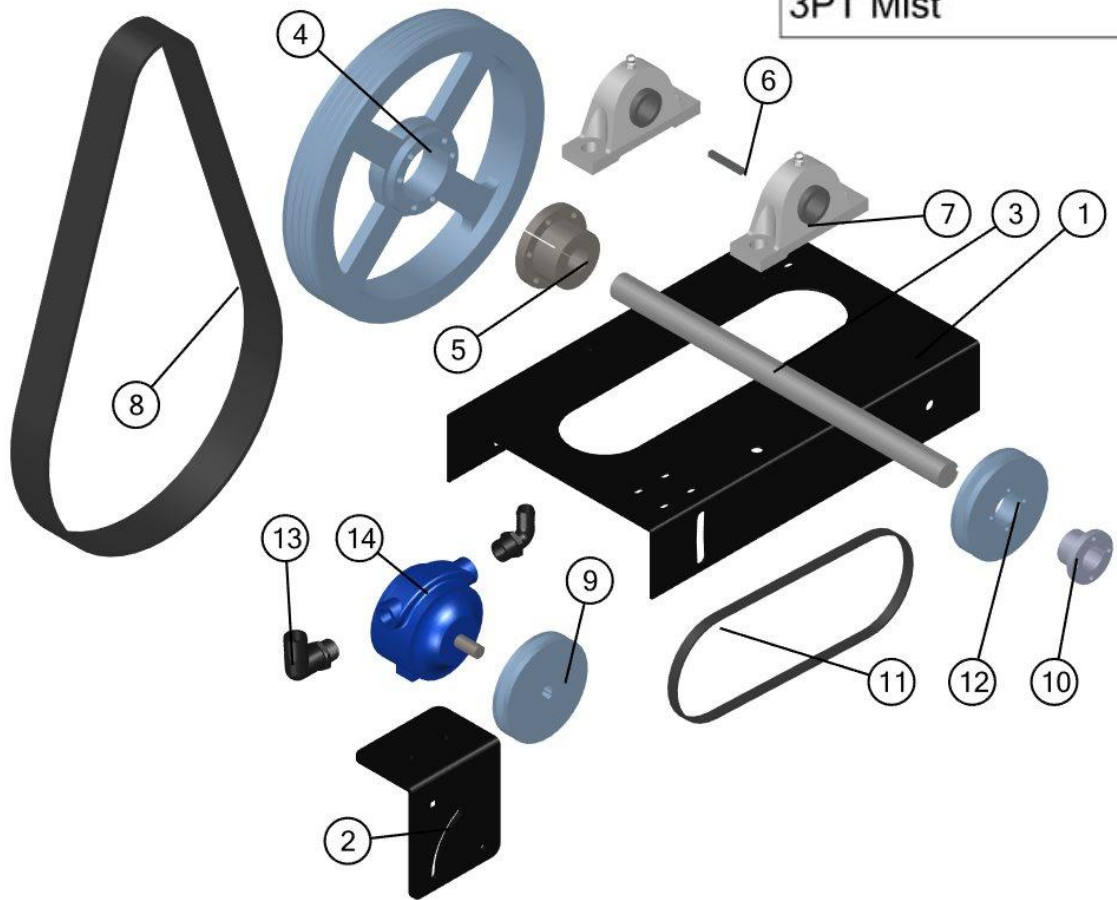

34-200085

ASSY., FAN,  
TERMINATOR,3-PT, R18

BOM ID	Name	Description	Qty
1	31-200013	MNT, BEARING, 12" BLOWER	1
2	31-200025	SHAFT, BLOWER, MIST SPR	1
3	31-200037	FAN TIMING MOUNT, 12" FAN, R20, YELLOW	1
4	33-200100	Fan & Blower Housing, Galvanized, W+H A12-12A 1.00KW 1SS	1
5	33-200112	BUSHING, PULLEY, 1" QD (SH)	1
6	33-200113	SHEAVE, QD(SH), 4-GRVE, 3.65" O.D.	1
7	33-200123	Bearing, Flange, 1", BTM205-16	2
8	33-200124	Bearing, Pillow Block, 1", UPC205-16	2
9	33-200134	Rivet, MG Collar, 3/16"	12

34-200060

Roller Pump, PTO Assy,  
3PT Mist

BOM ID	Name	Description	Qty
1	31-200024	MOUNT, PTO, PULLEY, 3PNT	1
2	31-200143	3PNT, Roller Pump Bracket	1
3	31-200144	SHAFT, 3PNT, PTO DRIVE R15	1
4	33-200114	Sheave, 4-Groove, 13.95" O.D.	1
5	33-200115	Bushing, Pulley, 1-1/4" QD	1
6	33-200122	Keystock, 1/4"x1/4"x2"	1
7	33-200125	Bearing, Pillow Block, 1.25"	2
8	33-200198	Belt, 4-V Groove, 4/3VX630	1
9	33-200283	Sheave, 4.95" OD, Single Groove, 5/8" Bore	1
10	33-200285	Bushing, Pulley, 1-1/4"OD	1
11	33-200286	Belt, Single B-Groove, B31	1
12	33-200289	Sheave, 4.95"OD, Single Groove PTO	1
13	3EL34	Elbow: 3/4"MPT x 3/4"HB Poly	2
14	6500C	Pump, 6 Roller, Hypro, 5/8" Shaft, 21.8GPM	1