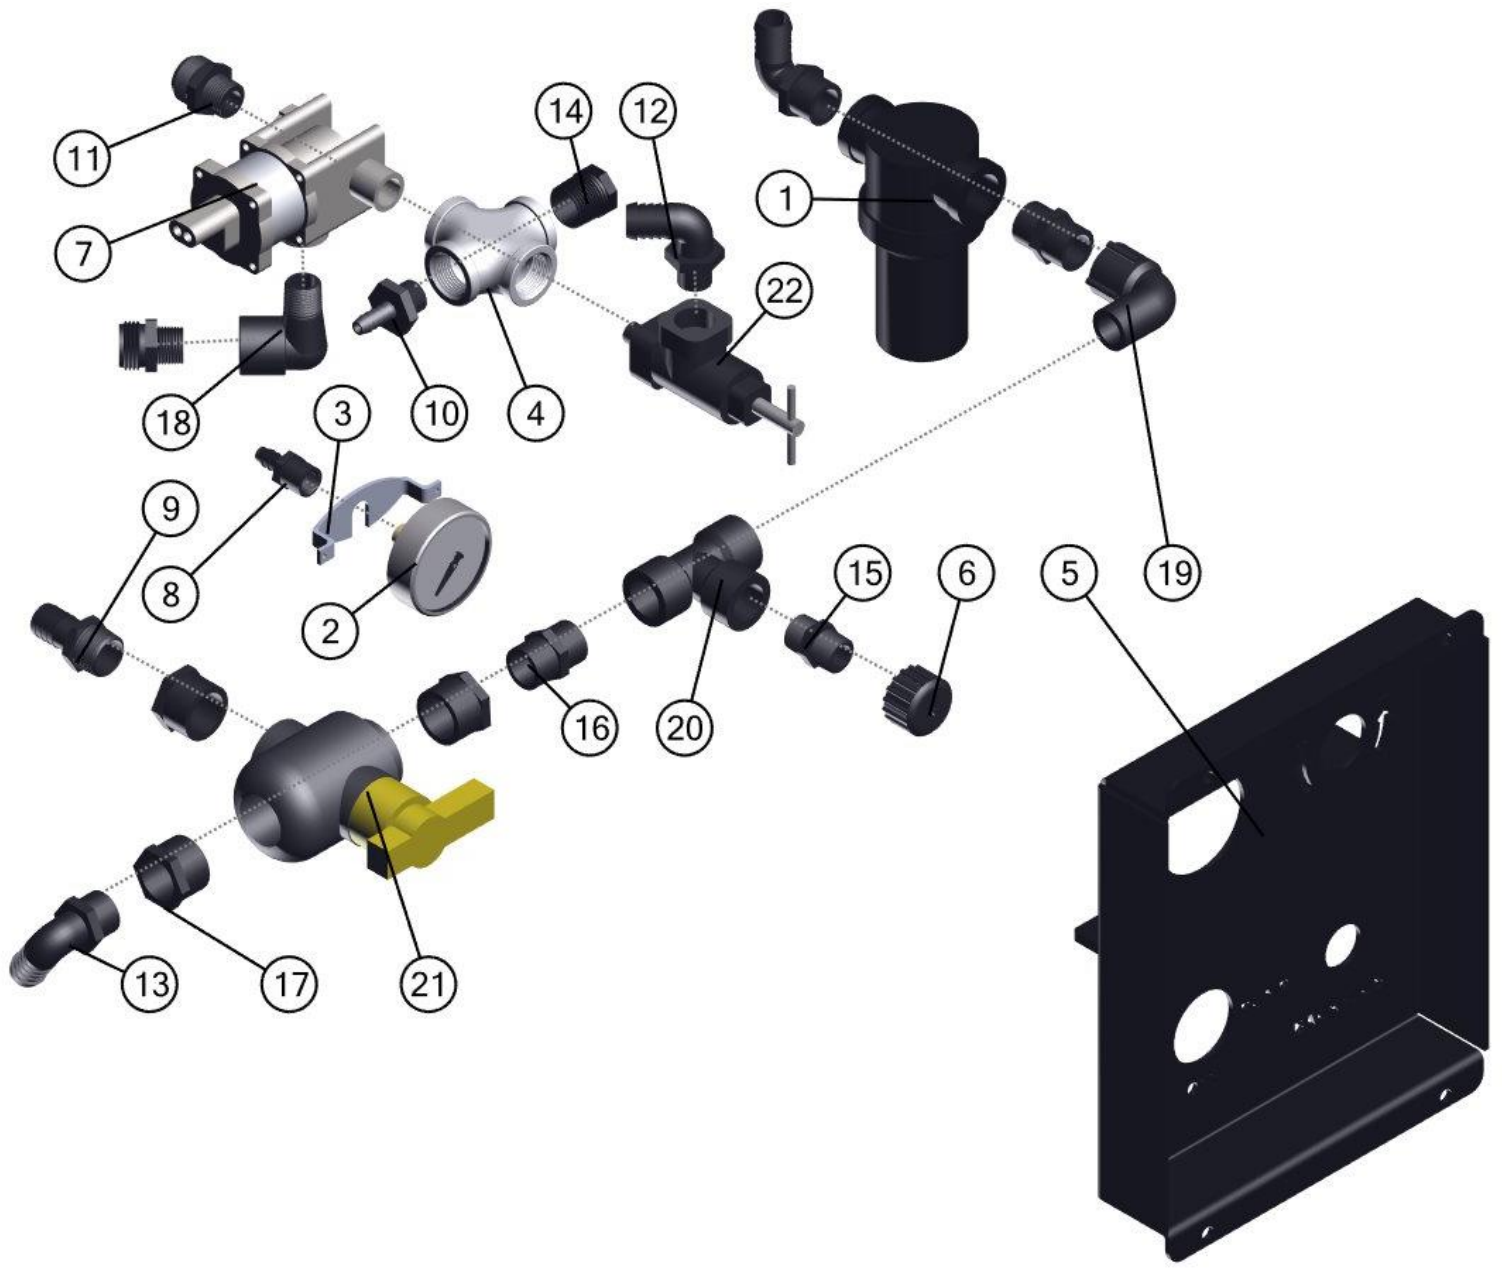

34-200060

Roller Pump, PTO Assy,  
3PT Mist

BOM ID	Name	Description	Qty
1	31-200024	MOUNT, PTO, PULLEY, 3PNT	1
2	31-200143	3PNT, Roller Pump Bracket	1
3	31-200144	SHAFT, 3PNT, PTO DRIVE R15	1
4	33-200114	Sheave, 4-Groove, 13.95" O.D.	1
5	33-200115	Bushing, Pulley, 1-1/4" QD	1
6	33-200122	Keystock, 1/4"x1/4"x2"	1
7	33-200125	Bearing, Pillow Block, 1.25"	2
8	33-200198	Belt, 4-V Groove, 4/3VX630	1
9	33-200283	Sheave, 4.95" OD, Single Groove, 5/8" Bore	1
10	33-200285	Bushing, Pulley, 1-1/4"OD	1
11	33-200286	Belt, Single B-Groove, B31	1
12	33-200289	Sheave, 4.95"OD, Single Groove PTO	1
13	3EL34	Elbow: 3/4"MPT x 3/4"HB Poly	2
14	6500C	Pump, 6 Roller, Hypro, 5/8" Shaft, 21.8GPM	1

34-200058

PANEL ASSY.,  
3-PT MIST

34-200058

PANEL ASSY.,  
3-PT MIST

BOM ID	Name	Description	Qty
1	11263	STRNR, 3/4" EPDM, 40M, Poly	1
2	A1-2241GXB200	Gauge, 2.5", 1/4"CBM, 200 psi	1
3	2440-UC	U-Clamp, 40 Series, 2.5"	1
4	304-CR34	Cross:3/4"FPT-SS	1
5	32-200026	Panel, Mount, 3PT	1
6	33-103218	Outlet Cap, 3/4" Black	1
7	33-200103	Solenoid Valve, 0-8GPM, 100psi	1
8	3A1438F	Straight:1/4"FPTx3/8"HB Poly	1
9	3A34	Straight: 3/4"MPTx3/4"HB Poly	1
10	3A3438	Straight: 3/4"MPT x 3/8"HB Poly	1
11	3E3412	Adapter: 3/4"MGHT x 1/2"MPT Poly	2
12	3EL1234	Elbow:3/4" MPT x 3/4" HB Poly	1
13	3EL34	Elbow:3/4" MPT x 3/4" HB Poly	2
14	3F34	Hex Plug:3/4"MPT Poly	1
15	3M12	Nipple: 1/2"MPT x 1/2"MPT Poly	1
16	3M34	Nipple: 3/4" MPT x 3/4" MPT Poly	2
17	3RB10034	Reducer Bush: 1"MPT x 3/4"FPT	3
18	3SE12	Str. Elb:1/2"MPTx1/2"FPT	1
19	3SE34	Straight Elbow: 3/4" MPT x 3/4" FPT	1
20	3TT34	Tee: 3/4"PFT x 3/4"FPT x 3/4"FPT	1
21	PBV3-100	Ball Valve, 3-Way, 1" Poly	1
22	RV2064-01-58	Poly Valve w/Brass T-Handle	1