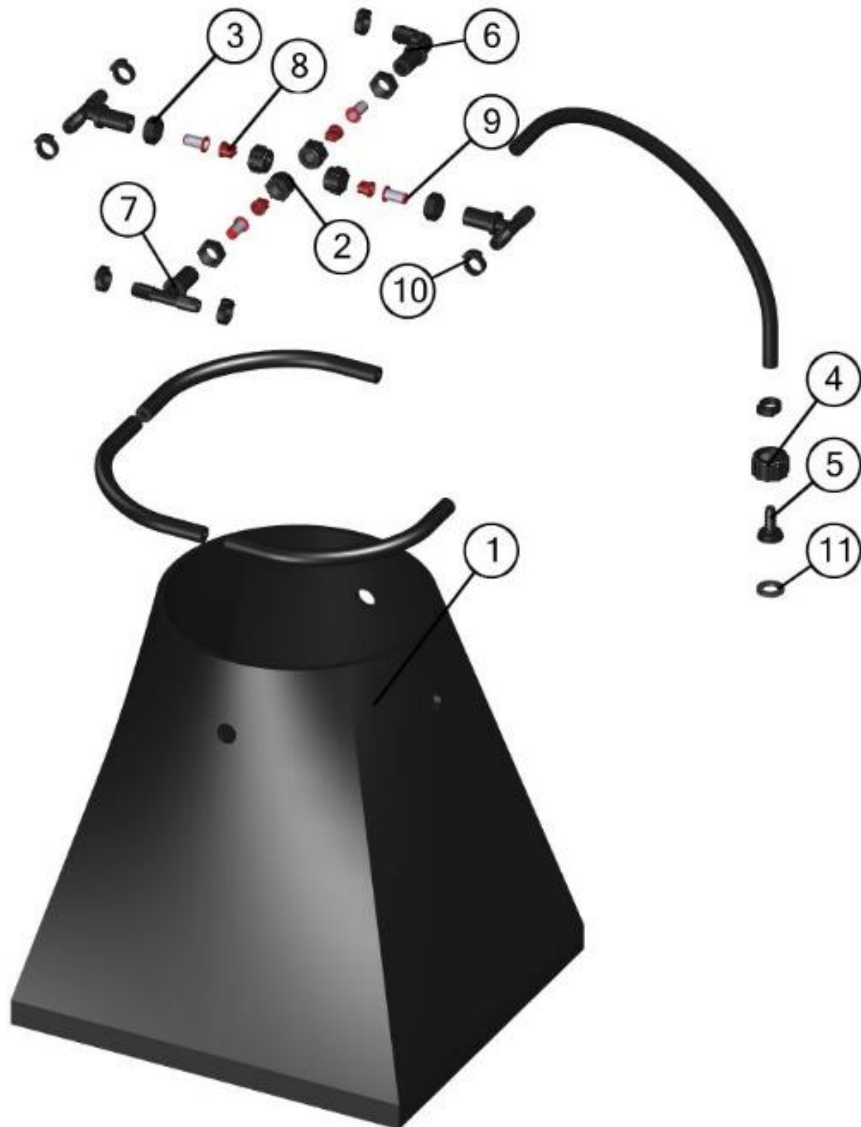

34-200058

PANEL ASSY.,  
3-PT MIST

34-200058

PANEL ASSY.,  
3-PT MIST

BOM ID	Name	Description	Qty
1	11263	STRNR, 3/4" EPDM, 40M, Poly	1
2	A1-2241GXB200	Gauge, 2.5", 1/4"CBM, 200 psi	1
3	2440-UC	U-Clamp, 40 Series, 2.5"	1
4	304-CR34	Cross:3/4"FPT-SS	1
5	32-200026	Panel, Mount, 3PT	1
6	33-103218	Outlet Cap, 3/4" Black	1
7	33-200103	Solenoid Valve, 0-8GPM, 100psi	1
8	3A1438F	Straight:1/4"FPTx3/8"HB Poly	1
9	3A34	Straight: 3/4"MPTx3/4"HB Poly	1
10	3A3438	Straight: 3/4"MPT x 3/8"HB Poly	1
11	3E3412	Adapter: 3/4"MGHT x 1/2"MPT Poly	2
12	3EL1234	Elbow:3/4" MPT x 3/4" HB Poly	1
13	3EL34	Elbow:3/4" MPT x 3/4" HB Poly	2
14	3F34	Hex Plug:3/4"MPT Poly	1
15	3M12	Nipple: 1/2"MPT x 1/2"MPT Poly	1
16	3M34	Nipple: 3/4" MPT x 3/4" MPT Poly	2
17	3RB10034	Reducer Bush: 1"MPT x 3/4"FPT	3
18	3SE12	Str. Elb:1/2"MPTx1/2"FPT	1
19	3SE34	Straight Elbow: 3/4" MPT x 3/4" FPT	1
20	3TT34	Tee: 3/4"PFT x 3/4"FPT x 3/4"FPT	1
21	PBV3-100	Ball Valve, 3-Way, 1" Poly	1
22	RV2064-01-58	Poly Valve w/Brass T-Handle	1

34-200003

Volute Assy, 12", A1

BOM ID	Name	Description	Qty
1	33-200107	Volute, Cannon, Black Poly	1
2	38027	Nozzle Nut, 11/16"FPS, Poly	4
3	3B12	Nozzle Nut: 11/16" Poly	4
4	3B34	Swivel Nut: Knurled 3/4"FGHT	1
5	3C38	Flat Seat Hose Barb: 3/8"HB	1
6	3NTL12-C	Elbow: NzThd-11/16MPS x 1/2"HB	1
7	3NTT12-C	TEE:NzThd11/16`MPSx1/2`HB POLY	3
8	90.080.004	Nozzle, Fan, 80 Deg., ISO	4
9	NS-50	Nozzle Strainer, 50M Red	4
10	SHC-H	SNAPPER HOSE CLIP	7
11	W406V	WASHER: 1"OD X 3/4" ID	1