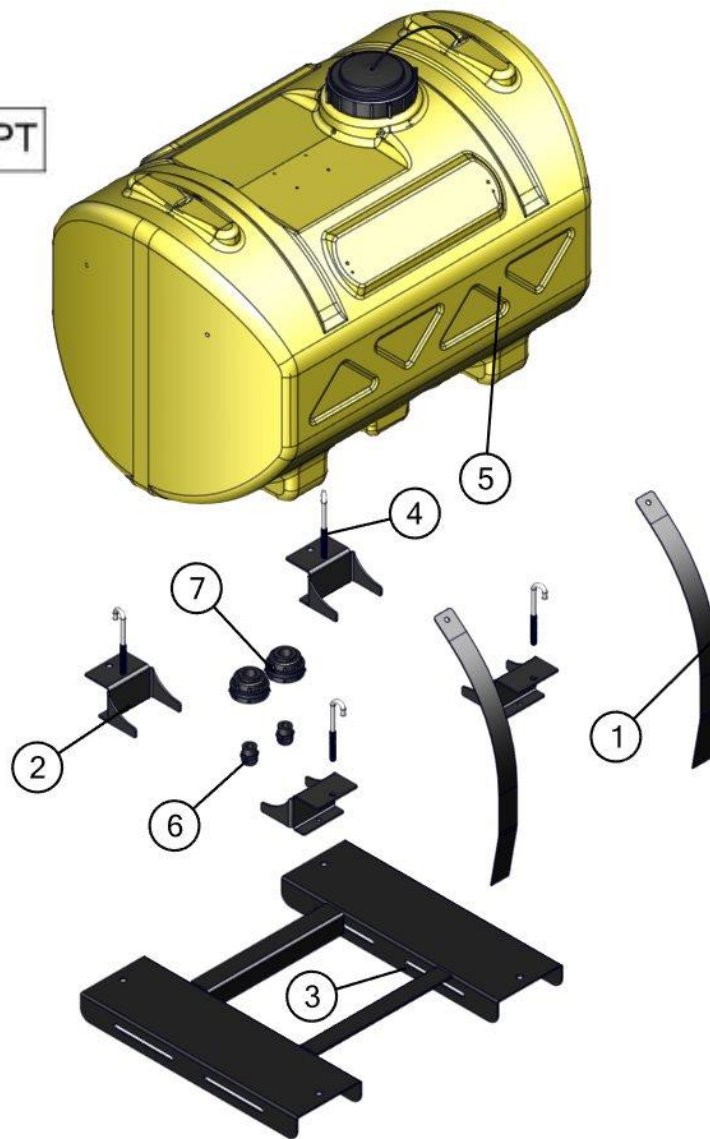

# 3PT-Terminator R18 Parts Breakdown

---

Travis Hanson, Dan Andersen  
VALLEY INDUSTRIES | 3PT-60-R18/3PT-100-R18

UPDATED: 1/22/2020

3PT-HPR-60-R18

Sprayer, Mist 3PT,  
Terminator, 60 Gal, R18

BOM ID	Name	Description	Qty
1	34-200003	VOLUTE ASSY., 12", A1	1
2	34-200058	PANEL ASSY., 3-PT MIST	1
3	34-200060	Mist Spr, 3PNT, Pump/PTO Sub-Ass.	1
4	34-200071	TANK ASSEMBLY, 60GAL, 3-PT	1
5	34-200085	Fan, Assembly, Mist Sprayer, 12"	1

34-200089

ASSY, 3-PT, 60GAL,  
TERMINATOR, R18

BOM ID	Name	Description	Qty
1	31-200076L	SHEILD, SKID, BLOWER, LEFT	1
2	31-200076R	SHEILD, SKID, BLOWER, RIGHT	1
3	31-200118	Shield, Front, Mist Sprayer	1
4	31-200141	FRAME, 3PNT, LEFT SIDE R15	1
5	31-200255	Pump Belt Guard, 3PT	1
6	33-200108	CHAIN, ROLLER #40	1
7	33-200286	BELT, SINGLE B-GROOVE, B30	1
8	33-200312	MOTOR, VOLUTE, 600W, 12V, 90:1 RATIO	1
9	33-200313	SWITCH, LIMIT, VOLUTE	2
10	33-200316	SPROCKET, #40, 1/2" PITCH, 10 TEETH, 3/4" BORE	1

34-200071

Tank Assy, 60 Gal, 3PT

BOM ID	Name	Description	Qty
1	31-200181	Band, Tank, 60 Gallon	2
2	31-200179	Tank Guide, 40/60 Cradle	4
3	32-200001	CRADLE, 60 GALLON TANK	1
4	33-100072	Bolt, J, 3/8" x 5"	4
5	33-103275	Tank, 60 Gal, Sump, Yellow	1
6	3E34	Adapters:3/4"MGHTx3/4"MPT Poly	2
7	BHF34	Bulk Head Fitting	2

34-200003

Volute Assy, 12", A1

BOM ID	Name	Description	Qty
1	33-200107	Volute, Cannon, Black Poly	1
2	38027	Nozzle Nut, 11/16"FPS, Poly	4
3	3B12	Nozzle Nut: 11/16" Poly	4
4	3B34	Swivel Nut: Knurled 3/4"FGHT	1
5	3C38	Flat Seat Hose Barb: 3/8"HB	1
6	3NTL12-C	Elbow: NzThd-11/16MPS x 1/2"HB	1
7	3NTT12-C	TEE:NzThd11/16`MPSx1/2`HB POLY	3
8	90.080.004	Nozzle, Fan, 80 Deg., ISO	4
9	NS-50	Nozzle Strainer, 50M Red	4
10	SHC-H	SNAPPER HOSE CLIP	7
11	W406V	WASHER: 1"OD X 3/4" ID	1