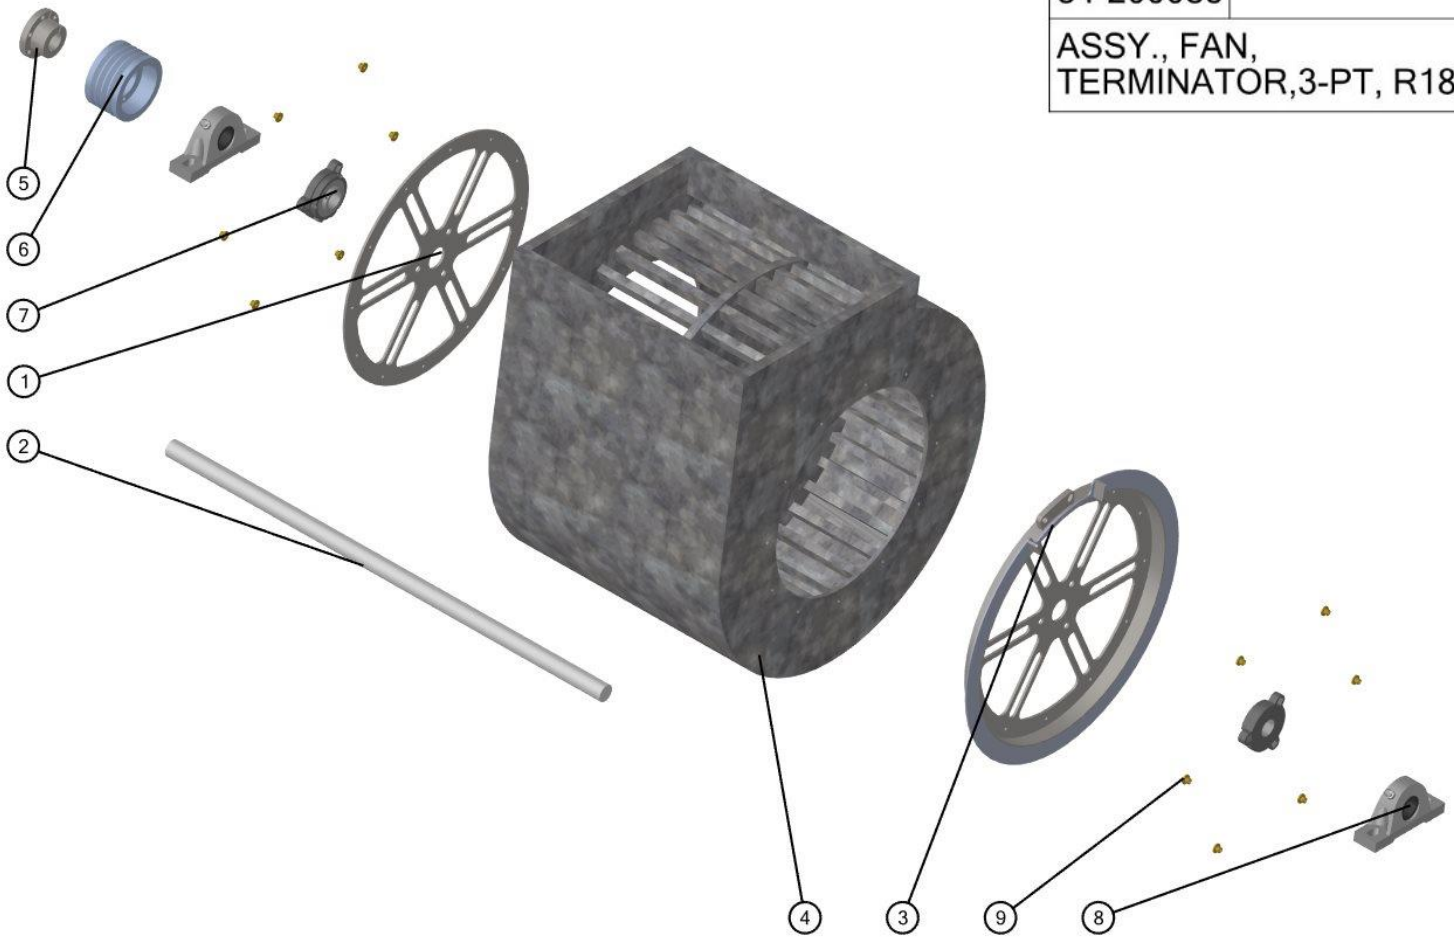

# 3PT-Terminator R18 Parts Breakdown

---

Travis Hanson, Dan Andersen  
VALLEY INDUSTRIES | 3PT-60-R18/3PT-100-R18

UPDATED: 1/22/2020

3PT-HPR-60-R18

Sprayer, Mist 3PT,  
Terminator, 60 Gal, R18

BOM ID	Name	Description	Qty
1	34-200003	VOLUTE ASSY., 12", A1	1
2	34-200058	PANEL ASSY., 3-PT MIST	1
3	34-200060	Mist Spr, 3PNT, Pump/PTO Sub-Ass.	1
4	34-200071	TANK ASSEMBLY, 60GAL, 3-PT	1
5	34-200085	Fan, Assembly, Mist Sprayer, 12"	1

34-200071

Tank Assy, 60 Gal, 3PT

BOM ID	Name	Description	Qty
1	31-200181	Band, Tank, 60 Gallon	2
2	31-200179	Tank Guide, 40/60 Cradle	4
3	32-200001	CRADLE, 60 GALLON TANK	1
4	33-100072	Bolt, J, 3/8" x 5"	4
5	33-103275	Tank, 60 Gal, Sump, Yellow	1
6	3E34	Adapters:3/4"MGHTx3/4"MPT Poly	2
7	BHF34	Bulk Head Fitting	2

34-200064

Tank, Assy, 100 Gal,  
3PT Mist

BOM ID	Name	Description	Qty
1	31-200047	BAND, TANK, 100 GALLON	2
2	32-200000	CRADLE, 100 GAL, TANK	1
3	33-100072	Bolt, J, 3/8" x 5"	4
4	33-103297	Tank, PCO, Yellow, 100 Gallon	1
5	3E34	Adapter: 3/4"MGHT x 3/4"MPT Poly	2
6	3RB10034	Reducer Bush: 1"MPT x 3/4"FPT	1
7	BHF100	Bulk Head Fitting	1
8	BHF34	Bulk Head Fitting	1

34-200085

ASSY., FAN,  
TERMINATOR,3-PT, R18

BOM ID	Name	Description	Qty
1	31-200013	MNT, BEARING, 12" BLOWER	1
2	31-200025	SHAFT, BLOWER, MIST SPR	1
3	31-200037	FAN TIMING MOUNT, 12" FAN, R20, YELLOW	1
4	33-200100	Fan & Blower Housing, Galvanized, W+H A12-12A 1.00KW 1SS	1
5	33-200112	BUSHING, PULLEY, 1" QD (SH)	1
6	33-200113	SHEAVE, QD(SH), 4-GRVE, 3.65" O.D.	1
7	33-200123	Bearing, Flange, 1", BTM205-16	2
8	33-200124	Bearing, Pillow Block, 1", UPC205-16	2
9	33-200134	Rivet, MG Collar, 3/16"	12