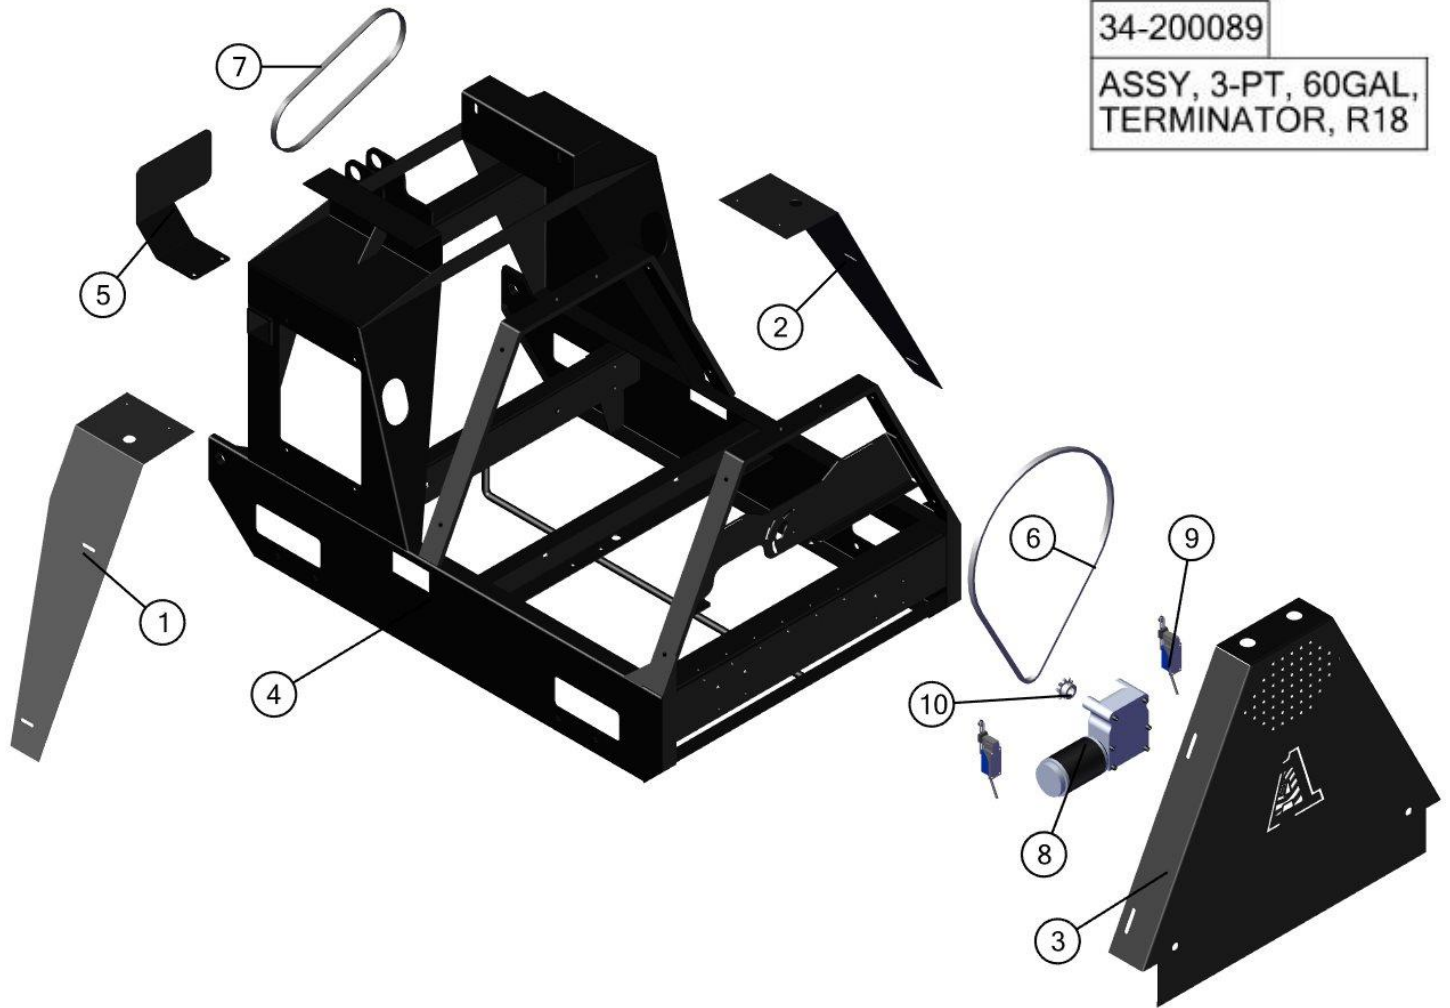

# 3PT-Terminator R18 Parts Breakdown

---

Travis Hanson, Dan Andersen  
VALLEY INDUSTRIES | 3PT-60-R18/3PT-100-R18

UPDATED: 1/22/2020

3PT-HPR-60-R18

Sprayer, Mist 3PT,  
Terminator, 60 Gal, R18

BOM ID	Name	Description	Qty
1	34-200003	VOLUTE ASSY., 12", A1	1
2	34-200058	PANEL ASSY., 3-PT MIST	1
3	34-200060	Mist Spr, 3PNT, Pump/PTO Sub-Ass.	1
4	34-200071	TANK ASSEMBLY, 60GAL, 3-PT	1
5	34-200085	Fan, Assembly, Mist Sprayer, 12"	1

34-200089

ASSY, 3-PT, 60GAL,  
TERMINATOR, R18

BOM ID	Name	Description	Qty
1	31-200076L	SHEILD, SKID, BLOWER, LEFT	1
2	31-200076R	SHEILD, SKID, BLOWER, RIGHT	1
3	31-200118	Shield, Front, Mist Sprayer	1
4	31-200141	FRAME, 3PNT, LEFT SIDE R15	1
5	31-200255	Pump Belt Guard, 3PT	1
6	33-200108	CHAIN, ROLLER #40	1
7	33-200286	BELT, SINGLE B-GROOVE, B30	1
8	33-200312	MOTOR, VOLUTE, 600W, 12V, 90:1 RATIO	1
9	33-200313	SWITCH, LIMIT, VOLUTE	2
10	33-200316	SPROCKET, #40, 1/2" PITCH, 10 TEETH, 3/4" BORE	1

34-200071

Tank Assy, 60 Gal, 3PT

BOM ID	Name	Description	Qty
1	31-200181	Band, Tank, 60 Gallon	2
2	31-200179	Tank Guide, 40/60 Cradle	4
3	32-200001	CRADLE, 60 GALLON TANK	1
4	33-100072	Bolt, J, 3/8" x 5"	4
5	33-103275	Tank, 60 Gal, Sump, Yellow	1
6	3E34	Adapters:3/4"MGHTx3/4"MPT Poly	2
7	BHF34	Bulk Head Fitting	2

34-200085

ASSY., FAN,  
TERMINATOR,3-PT, R18

BOM ID	Name	Description	Qty
1	31-200013	MNT, BEARING, 12" BLOWER	1
2	31-200025	SHAFT, BLOWER, MIST SPR	1
3	31-200037	FAN TIMING MOUNT, 12" FAN, R20, YELLOW	1
4	33-200100	Fan & Blower Housing, Galvanized, W+H A12-12A 1.00KW 1SS	1
5	33-200112	BUSHING, PULLEY, 1" QD (SH)	1
6	33-200113	SHEAVE, QD(SH), 4-GRVE, 3.65" O.D.	1
7	33-200123	Bearing, Flange, 1", BTM205-16	2
8	33-200124	Bearing, Pillow Block, 1", UPC205-16	2
9	33-200134	Rivet, MG Collar, 3/16"	12