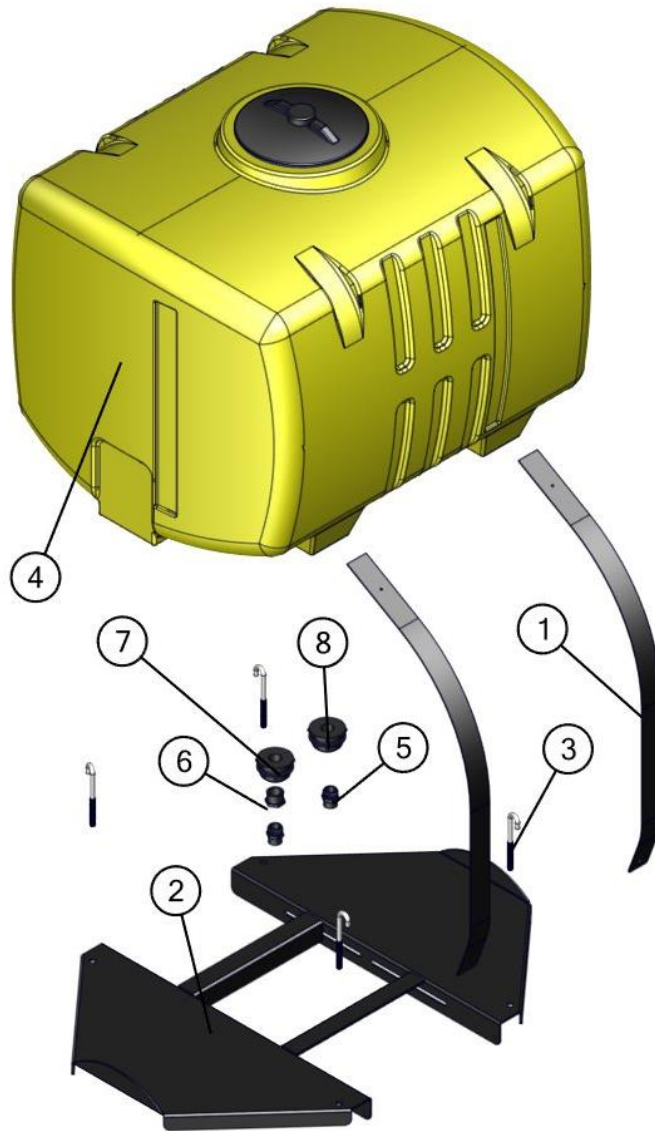

# 3PT-Terminator R18 Parts Breakdown

---

Travis Hanson, Dan Andersen  
VALLEY INDUSTRIES | 3PT-60-R18/3PT-100-R18

UPDATED: 1/22/2020

3PT-HPR-60-R18

Sprayer, Mist 3PT,  
Terminator, 60 Gal, R18

BOM ID	Name	Description	Qty
1	34-200003	VOLUTE ASSY., 12", A1	1
2	34-200058	PANEL ASSY., 3-PT MIST	1
3	34-200060	Mist Spr, 3PNT, Pump/PTO Sub-Ass.	1
4	34-200071	TANK ASSEMBLY, 60GAL, 3-PT	1
5	34-200085	Fan, Assembly, Mist Sprayer, 12"	1

34-200089

ASSY, 3-PT, 60GAL,  
TERMINATOR, R18

BOM ID	Name	Description	Qty
1	31-200076L	SHEILD, SKID, BLOWER, LEFT	1
2	31-200076R	SHEILD, SKID, BLOWER, RIGHT	1
3	31-200118	Shield, Front, Mist Sprayer	1
4	31-200141	FRAME, 3PNT, LEFT SIDE R15	1
5	31-200255	Pump Belt Guard, 3PT	1
6	33-200108	CHAIN, ROLLER #40	1
7	33-200286	BELT, SINGLE B-GROOVE, B30	1
8	33-200312	MOTOR, VOLUTE, 600W, 12V, 90:1 RATIO	1
9	33-200313	SWITCH, LIMIT, VOLUTE	2
10	33-200316	SPROCKET, #40, 1/2" PITCH, 10 TEETH, 3/4" BORE	1

34-200071

Tank Assy, 60 Gal, 3PT

BOM ID	Name	Description	Qty
1	31-200181	Band, Tank, 60 Gallon	2
2	31-200179	Tank Guide, 40/60 Cradle	4
3	32-200001	CRADLE, 60 GALLON TANK	1
4	33-100072	Bolt, J, 3/8" x 5"	4
5	33-103275	Tank, 60 Gal, Sump, Yellow	1
6	3E34	Adapters:3/4"MGHTx3/4"MPT Poly	2
7	BHF34	Bulk Head Fitting	2

34-200064

Tank, Assy, 100 Gal,  
3PT Mist

BOM ID	Name	Description	Qty
1	31-200047	BAND, TANK, 100 GALLON	2
2	32-200000	CRADLE, 100 GAL, TANK	1
3	33-100072	Bolt, J, 3/8" x 5"	4
4	33-103297	Tank, PCO, Yellow, 100 Gallon	1
5	3E34	Adapter: 3/4"MGHT x 3/4"MPT Poly	2
6	3RB10034	Reducer Bush: 1"MPT x 3/4"FPT	1
7	BHF100	Bulk Head Fitting	1
8	BHF34	Bulk Head Fitting	1