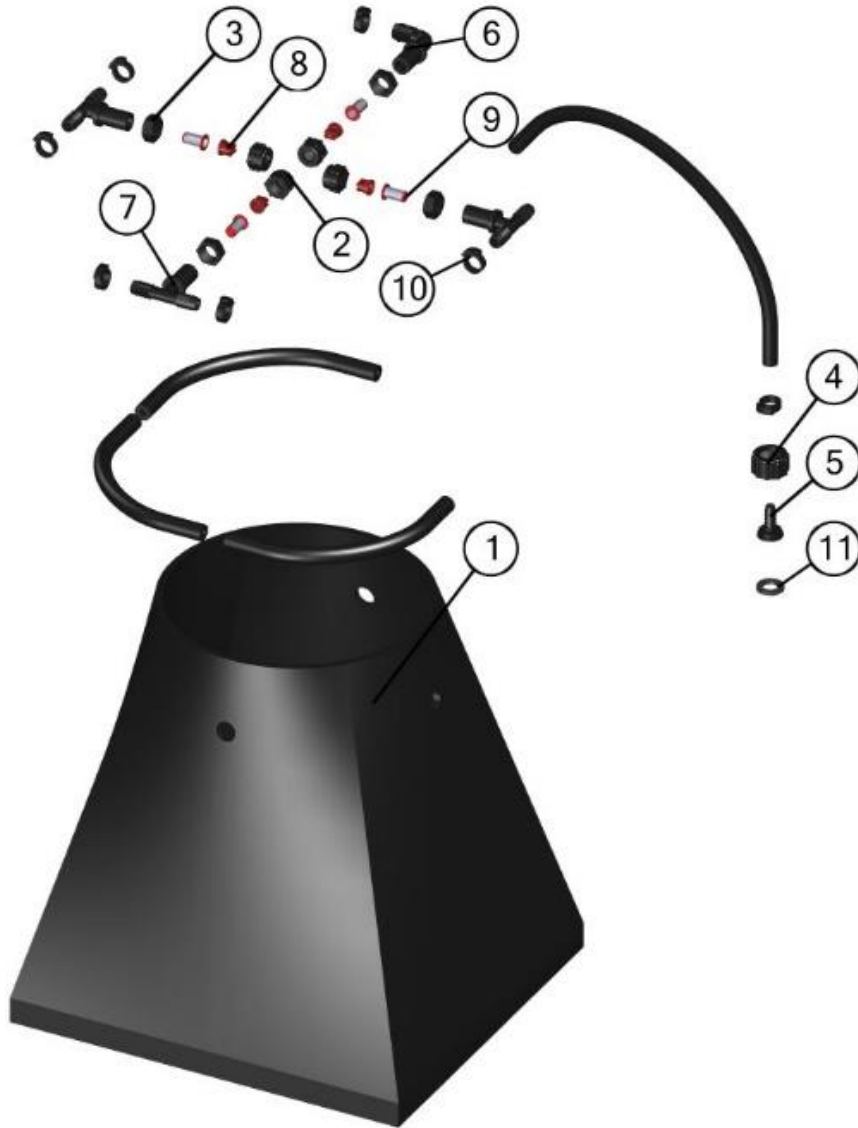

34-200058

PANEL ASSY.,
3-PT MIST

34-200058

PANEL ASSY.,
3-PT MIST

BOM ID	Name	Description	Qty
1	11263	STRNR, 3/4" EPDM, 40M, Poly	1
2	A1-2241GXB200	Gauge, 2.5", 1/4"CBM, 200 psi	1
3	2440-UC	U-Clamp, 40 Series, 2.5"	1
4	304-CR34	Cross:3/4"FPT-SS	1
5	32-200026	Panel, Mount, 3PT	1
6	33-103218	Outlet Cap, 3/4" Black	1
7	33-200103	Solenoid Valve, 0-8GPM, 100psi	1
8	3A1438F	Straight:1/4"FPTx3/8"HB Poly	1
9	3A34	Straight: 3/4"MPTx3/4"HB Poly	1
10	3A3438	Straight: 3/4"MPT x 3/8"HB Poly	1
11	3E3412	Adapter: 3/4"MGHT x 1/2"MPT Poly	2
12	3EL1234	Elbow:3/4" MPT x 3/4" HB Poly	1
13	3EL34	Elbow:3/4" MPT x 3/4" HB Poly	2
14	3F34	Hex Plug:3/4"MPT Poly	1
15	3M12	Nipple: 1/2"MPT x 1/2"MPT Poly	1
16	3M34	Nipple: 3/4" MPT x 3/4" MPT Poly	2
17	3RB10034	Reducer Bush: 1"MPT x 3/4"FPT	3
18	3SE12	Str. Elb:1/2"MPTx1/2"FPT	1
19	3SE34	Straight Elbow: 3/4" MPT x 3/4" FPT	1
20	3TT34	Tee: 3/4"PFT x 3/4"FPT x 3/4"FPT	1
21	PBV3-100	Ball Valve, 3-Way, 1" Poly	1
22	RV2064-01-58	Poly Valve w/Brass T-Handle	1

34-200003

Volute Assy, 12", A1

BOM ID	Name	Description	Qty
1	33-200107	Volute, Cannon, Black Poly	1
2	38027	Nozzle Nut, 11/16"FPS, Poly	4
3	3B12	Nozzle Nut: 11/16" Poly	4
4	3B34	Swivel Nut: Knurled 3/4"FGHT	1
5	3C38	Flat Seat Hose Barb: 3/8"HB	1
6	3NTL12-C	Elbow: NzThd-11/16MPS x 1/2"HB	1
7	3NTT12-C	TEE:NzThd11/16`MPSx1/2`HB POLY	3
8	90.080.004	Nozzle, Fan, 80 Deg., ISO	4
9	NS-50	Nozzle Strainer, 50M Red	4
10	SHC-H	SNAPPER HOSE CLIP	7
11	W406V	WASHER: 1"OD X 3/4" ID	1