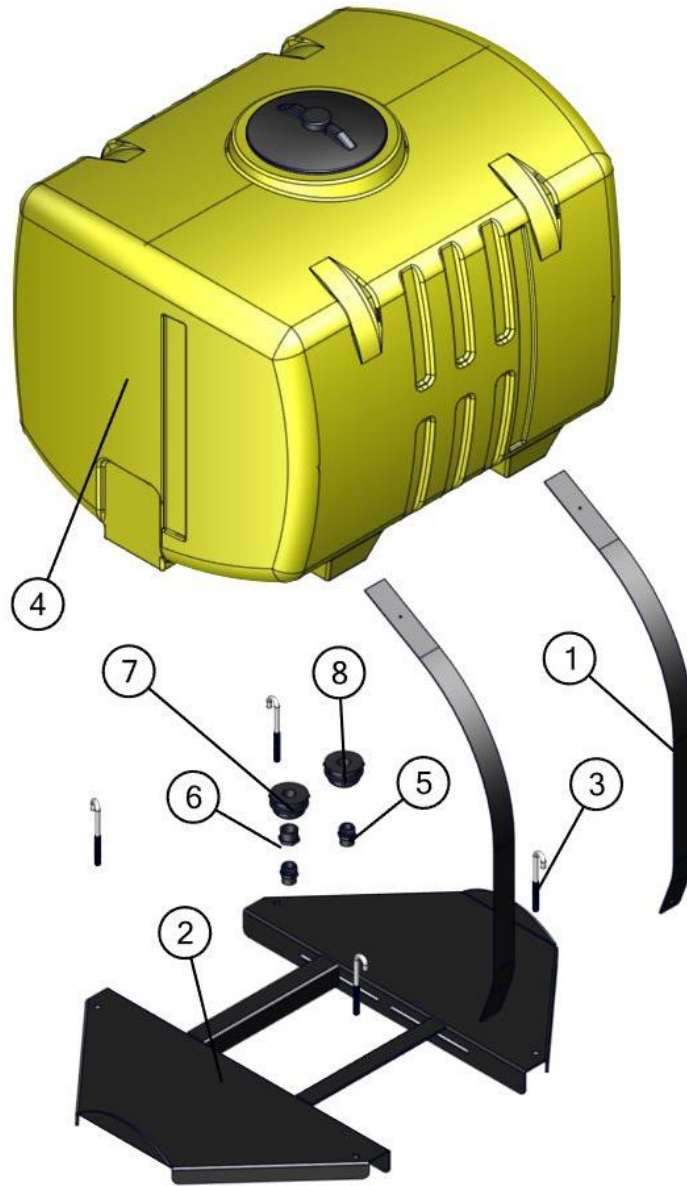

3PT-Titan-R18 Parts Breakdown

Travis Hanson, Dan Andersen
VALLEY INDUSTRIES | TX3PT-HPR-100-R18

UPDATED: 1/22/2020

TX3PT-HPR-100-R18

Sprayer, Mist 3PT,
Titan, 100 Gal, R18

BOM ID	Name	Description	Qty
1	32-200006	ADAPTOR, VOLUTE	1
2	34-200003	Volute Ass., 12", A1	1
3	34-200006	3PNT, Mist, 60 Gal Tank Ass.	1
4	34-200058	PANEL ASSY., 3-PT MIST	1
5	34-200060	Mist Spr, 3PNT, Pump/PTO Sub-Ass.	1
6	34-200086	Fan, Assembly, Mist Sprayer, 15"	1

34-200088

ASSY, 3-PT,
100GAL, TITAN, R18

BOM ID	Name	Description	Qty
1	31-200076L	SHEILD, SKID, BLOWER, LEFT	1
2	31-200076R	SHEILD, SKID, BLOWER, RIGHT	1
3	31-200118	Shield, Front, Mist Sprayer	1
4	32-200033	FRAME, 3-PT, R18, A1	1
5	31-200255	Pump Belt Guard, 3PT	1
6	33-200108	CHAIN, ROLLER #40	1
7	33-200286	BELT, SINGLE B-GROOVE, B30	1
8	33-200312	MOTOR, VOLUTE, 600W, 12V, 90:1 RATIO	1
9	33-200313	SWITCH, LIMIT, VOLUTE	2
10	33-200316	SPROCKET, #40, 1/2" PITCH, 10 TEETH, 3/4" BORE	1

34-200064

Tank, Assy, 100 Gal,
3PT Mist

BOM ID	Name	Description	Qty
1	31-200047	BAND, TANK, 100 GALLON	2
2	32-200000	CRADLE, 100 GAL, TANK	1
3	33-100072	Bolt, J, 3/8" x 5"	4
4	33-103297	Tank, PCO, Yellow, 100 Gallon	1
5	3E34	Adapter: 3/4"MGHT x 3/4"MPT Poly	2
6	3RB10034	Reducer Bush: 1"MPT x 3/4"FPT	1
7	BHF100	Bulk Head Fitting	1
8	BHF34	Bulk Head Fitting	1

34-200086

Fan Assm, Titan,
3PT-R18

BOM ID	Name	Description	Qty
1	31-200025	SHAFT, BLOWER, 15"	1
2	31-200077	MNT, BEARING, 15" BLOWER	1
3	31-200041	MOUNT, FAN TIMING, 15" FAN, YELLOW	1
4	33-200318	FAN, 15", 1" BORE, 2500RPM, JAN-AIR	1
5	33-200112	BUSHING, PULLEY, 1" QD (SH)	1
6	33-200113	SHEAVE, QD(SH), 4-GRVE, 3.65" O.D.	1
7	33-200122	Keystock, 1/4"x1/4"x2"	2
8	33-200122-5	Keystock, 1/4"x1/4"x2"	1
9	33-200123	Bearing, Flange, 1", BTM205-16	2
10	33-200124	Bearing, Pillow Block, 1", UPC205-16	2
11	33-200134	Rivet, MG Collar, 3/16"	12