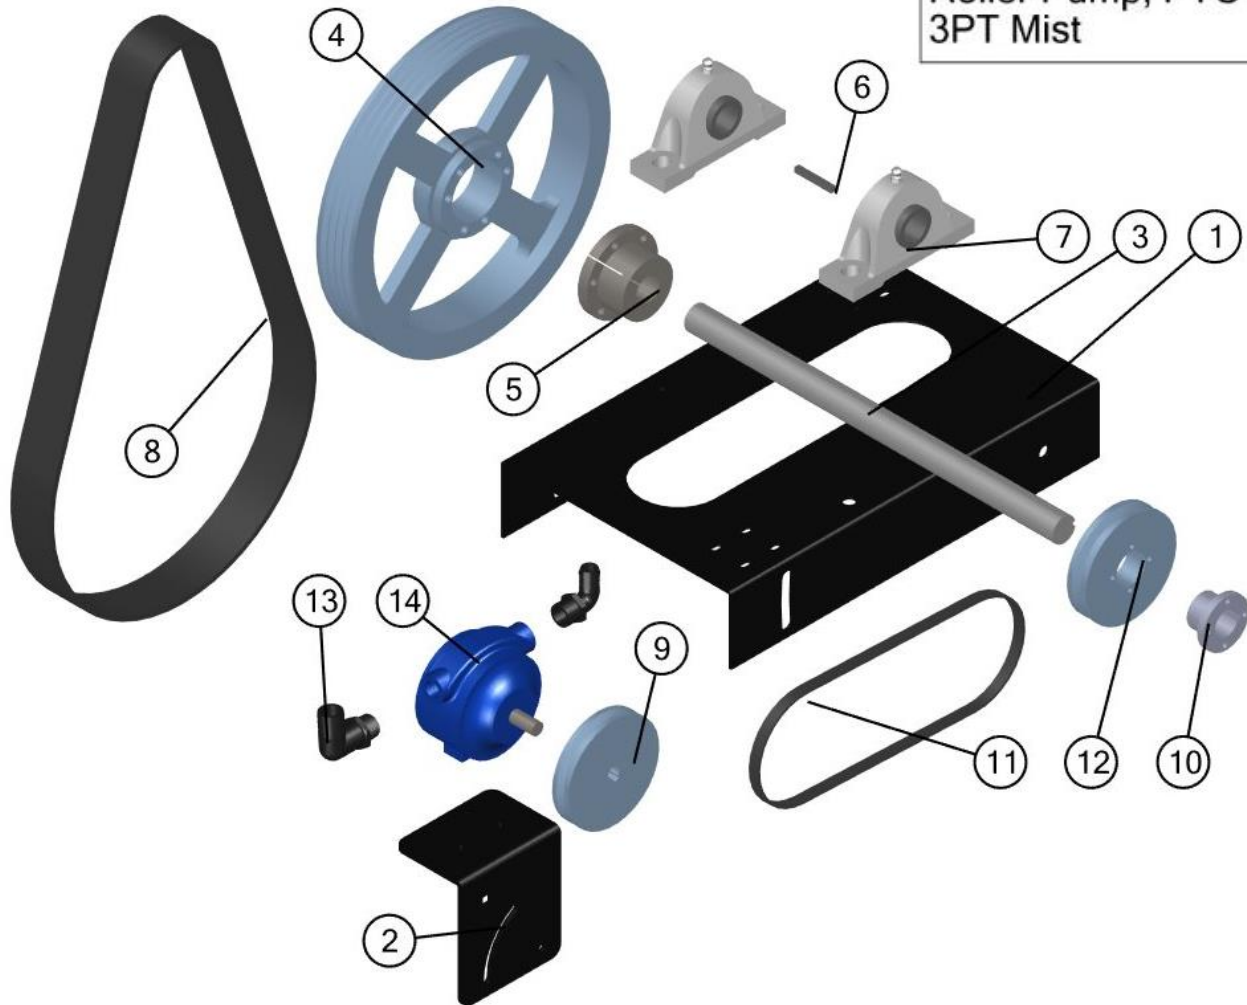

34-200086

Fan Assm, Titan,
3PT-R18

BOM ID	Name	Description	Qty
1	31-200025	SHAFT, BLOWER, 15"	1
2	31-200077	MNT, BEARING, 15" BLOWER	1
3	31-200041	MOUNT, FAN TIMING, 15" FAN, YELLOW	1
4	33-200318	FAN, 15", 1" BORE, 2500RPM, JAN-AIR	1
5	33-200112	BUSHING, PULLEY, 1" QD (SH)	1
6	33-200113	SHEAVE, QD(SH), 4-GRVE, 3.65" O.D.	1
7	33-200122	Keystock, 1/4"x1/4"x2"	2
8	33-200122-5	Keystock, 1/4"x1/4"x2"	1
9	33-200123	Bearing, Flange, 1", BTM205-16	2
10	33-200124	Bearing, Pillow Block, 1", UPC205-16	2
11	33-200134	Rivet, MG Collar, 3/16"	12

34-200060

Roller Pump, PTO Assy,
3PT Mist

BOM ID	Name	Description	Qty
1	31-200024	MOUNT, PTO, PULLEY, 3PNT	1
2	31-200143	3PNT, Roller Pump Bracket	1
3	31-200144	SHAFT, 3PNT, PTO DRIVE R15	1
4	33-200114	Sheave, 4-Groove, 13.95" O.D.	1
5	33-200115	Bushing, Pulley, 1-1/4" QD	1
6	33-200122	Keystock, 1/4"x1/4"x2"	1
7	33-200125	Bearing, Pillow Block, 1.25"	2
8	33-200198	Belt, 4-V Groove, 4/3VX630	1
9	33-200283	Sheave, 4.95" OD, Single Groove, 5/8" Bore	1
10	33-200285	Bushing, Pulley, 1-1/4"OD	1
11	33-200286	Belt, Single B-Groove, B31	1
12	33-200289	Sheave, 4.95"OD, Single Groove PTO	1
13	3EL34	Elbow: 3/4"MPT x 3/4"HB Poly	2
14	6500C	Pump, 6 Roller, Hypro, 5/8" Shaft, 21.8GPM	1