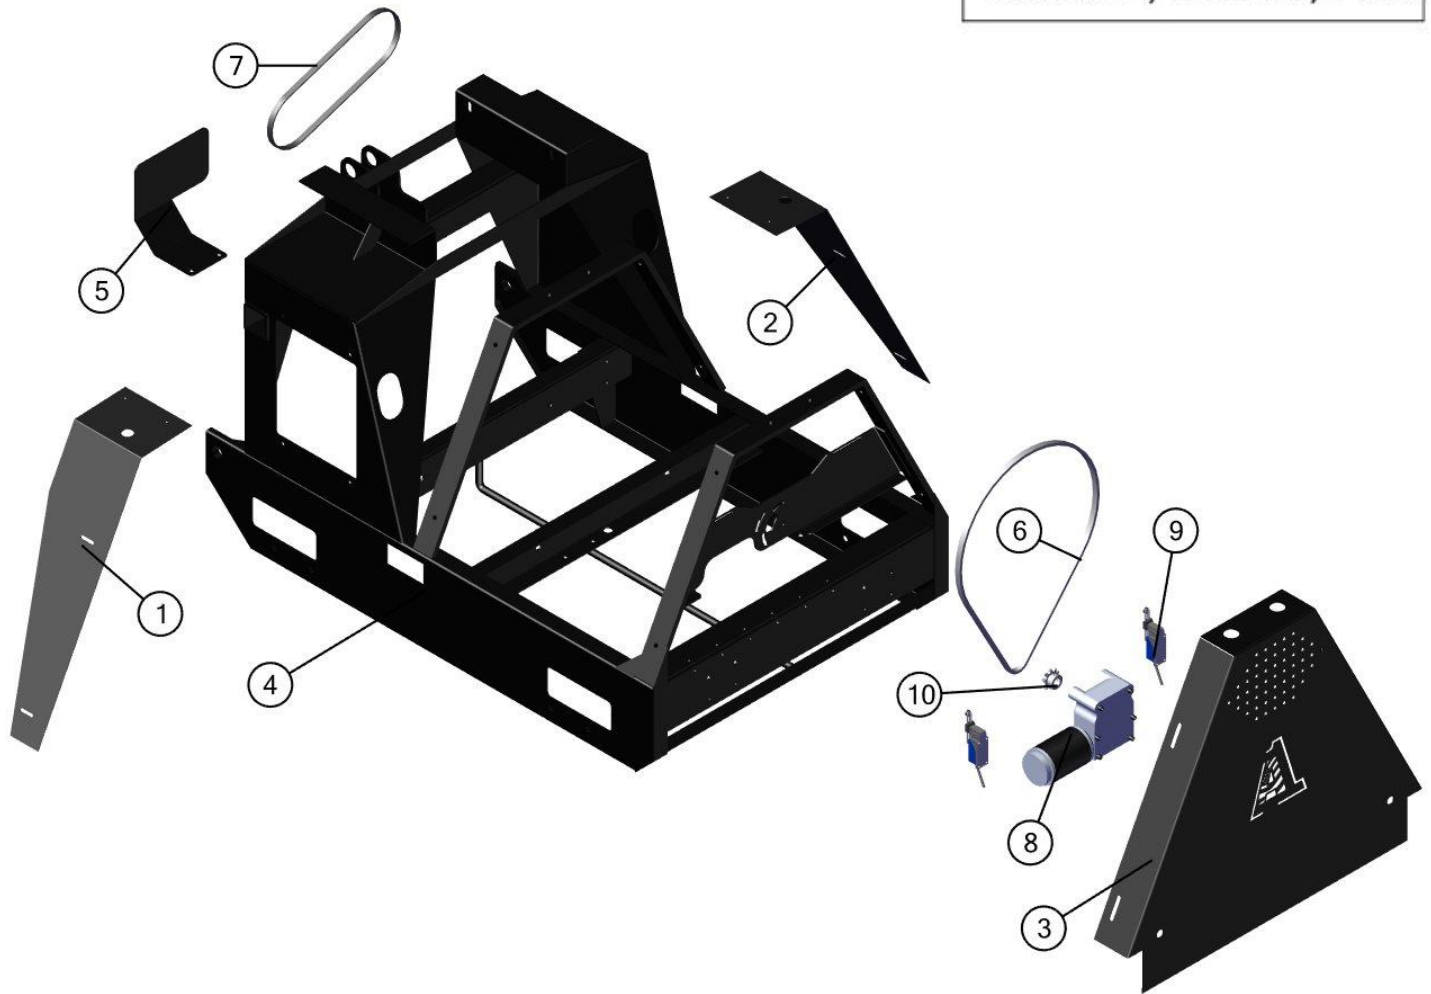

3PT-Titan-R18 Parts Breakdown

Travis Hanson, Dan Andersen
VALLEY INDUSTRIES | TX3PT-HPR-100-R18

UPDATED: 1/22/2020

TX3PT-HPR-100-R18

Sprayer, Mist 3PT,
Titan, 100 Gal, R18

BOM ID	Name	Description	Qty
1	32-200006	ADAPTOR, VOLUTE	1
2	34-200003	Volute Ass., 12", A1	1
3	34-200006	3PNT, Mist, 60 Gal Tank Ass.	1
4	34-200058	PANEL ASSY., 3-PT MIST	1
5	34-200060	Mist Spr, 3PNT, Pump/PTO Sub-Ass.	1
6	34-200086	Fan, Assembly, Mist Sprayer, 15"	1

34-200088

ASSY, 3-PT,
100GAL, TITAN, R18

BOM ID	Name	Description	Qty
1	31-200076L	SHEILD, SKID, BLOWER, LEFT	1
2	31-200076R	SHEILD, SKID, BLOWER, RIGHT	1
3	31-200118	Shield, Front, Mist Sprayer	1
4	32-200033	FRAME, 3-PT, R18, A1	1
5	31-200255	Pump Belt Guard, 3PT	1
6	33-200108	CHAIN, ROLLER #40	1
7	33-200286	BELT, SINGLE B-GROOVE, B30	1
8	33-200312	MOTOR, VOLUTE, 600W, 12V, 90:1 RATIO	1
9	33-200313	SWITCH, LIMIT, VOLUTE	2
10	33-200316	SPROCKET, #40, 1/2" PITCH, 10 TEETH, 3/4" BORE	1

34-200064

Tank, Assy, 100 Gal,
3PT Mist

BOM ID	Name	Description	Qty
1	31-200047	BAND, TANK, 100 GALLON	2
2	32-200000	CRADLE, 100 GAL, TANK	1
3	33-100072	Bolt, J, 3/8" x 5"	4
4	33-103297	Tank, PCO, Yellow, 100 Gallon	1
5	3E34	Adapter: 3/4"MGHT x 3/4"MPT Poly	2
6	3RB10034	Reducer Bush: 1"MPT x 3/4"FPT	1
7	BHF100	Bulk Head Fitting	1
8	BHF34	Bulk Head Fitting	1

34-200086

Fan Assm, Titan,
3PT-R18

BOM ID	Name	Description	Qty
1	31-200025	SHAFT, BLOWER, 15"	1
2	31-200077	MNT, BEARING, 15" BLOWER	1
3	31-200041	MOUNT, FAN TIMING, 15" FAN, YELLOW	1
4	33-200318	FAN, 15", 1" BORE, 2500RPM, JAN-AIR	1
5	33-200112	BUSHING, PULLEY, 1" QD (SH)	1
6	33-200113	SHEAVE, QD(SH), 4-GRVE, 3.65" O.D.	1
7	33-200122	Keystock, 1/4"x1/4"x2"	2
8	33-200122-5	Keystock, 1/4"x1/4"x2"	1
9	33-200123	Bearing, Flange, 1", BTM205-16	2
10	33-200124	Bearing, Pillow Block, 1", UPC205-16	2
11	33-200134	Rivet, MG Collar, 3/16"	12