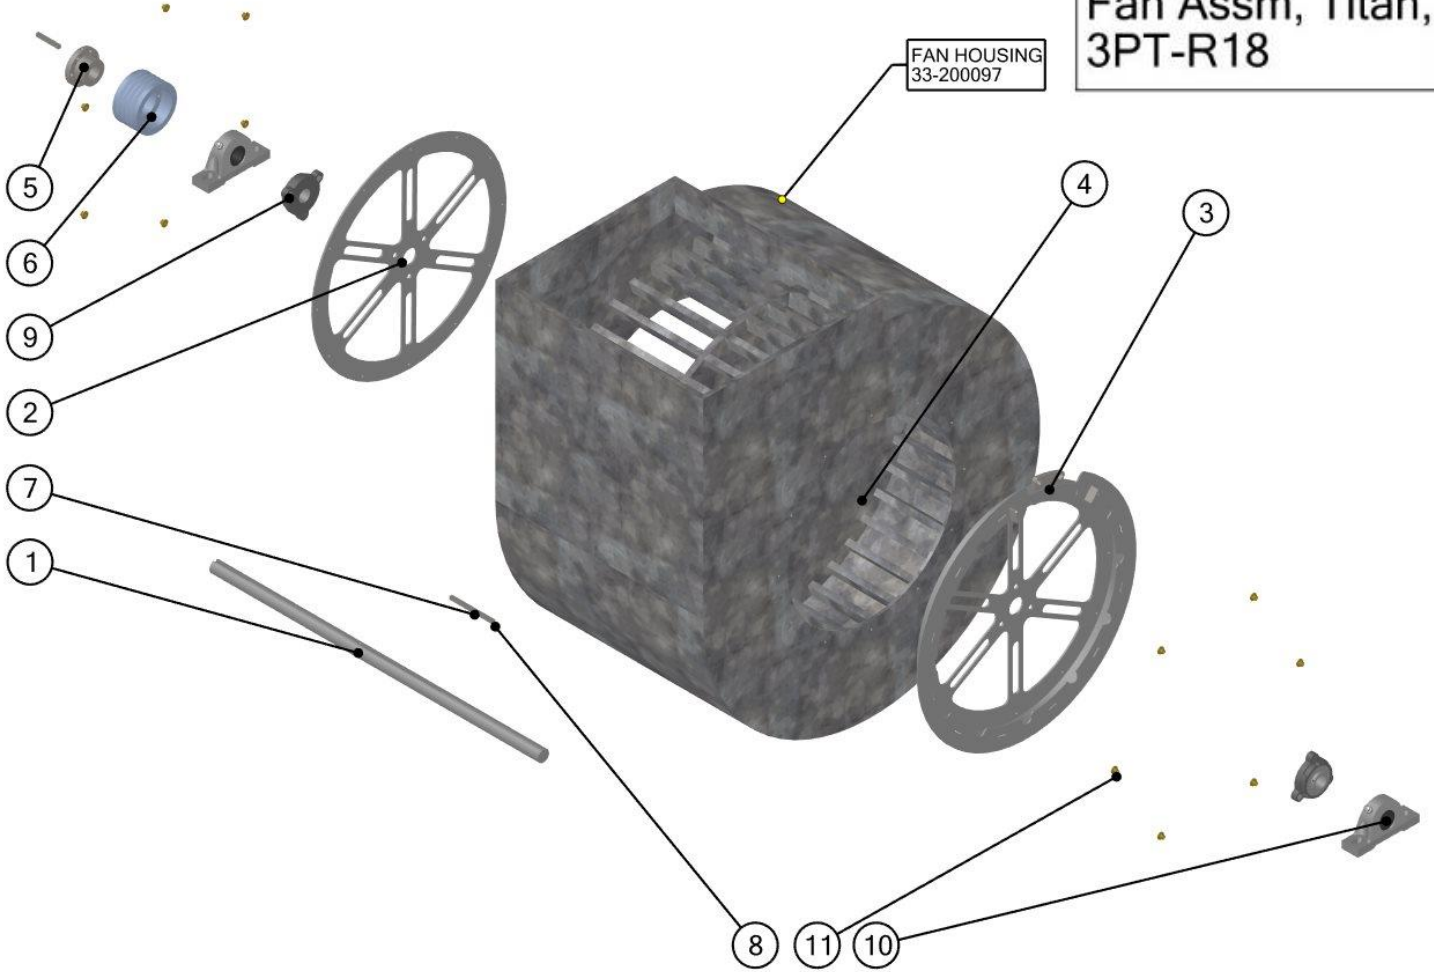

3PT-Titan-R18 Parts Breakdown

Travis Hanson, Dan Andersen
VALLEY INDUSTRIES | TX3PT-HPR-100-R18

UPDATED: 1/22/2020

TX3PT-HPR-100-R18

Sprayer, Mist 3PT,
Titan, 100 Gal, R18

BOM ID	Name	Description	Qty
1	32-200006	ADAPTOR, VOLUTE	1
2	34-200003	Volute Ass., 12", A1	1
3	34-200006	3PNT, Mist, 60 Gal Tank Ass.	1
4	34-200058	PANEL ASSY., 3-PT MIST	1
5	34-200060	Mist Spr, 3PNT, Pump/PTO Sub-Ass.	1
6	34-200086	Fan, Assembly, Mist Sprayer, 15"	1

34-200088

ASSY, 3-PT,
100GAL, TITAN, R18

BOM ID	Name	Description	Qty
1	31-200076L	SHEILD, SKID, BLOWER, LEFT	1
2	31-200076R	SHEILD, SKID, BLOWER, RIGHT	1
3	31-200118	Shield, Front, Mist Sprayer	1
4	32-200033	FRAME, 3-PT, R18, A1	1
5	31-200255	Pump Belt Guard, 3PT	1
6	33-200108	CHAIN, ROLLER #40	1
7	33-200286	BELT, SINGLE B-GROOVE, B30	1
8	33-200312	MOTOR, VOLUTE, 600W, 12V, 90:1 RATIO	1
9	33-200313	SWITCH, LIMIT, VOLUTE	2
10	33-200316	SPROCKET, #40, 1/2" PITCH, 10 TEETH, 3/4" BORE	1

34-200064

Tank, Assy, 100 Gal,
3PT Mist

BOM ID	Name	Description	Qty
1	31-200047	BAND, TANK, 100 GALLON	2
2	32-200000	CRADLE, 100 GAL, TANK	1
3	33-100072	Bolt, J, 3/8" x 5"	4
4	33-103297	Tank, PCO, Yellow, 100 Gallon	1
5	3E34	Adapter: 3/4"MGHT x 3/4"MPT Poly	2
6	3RB10034	Reducer Bush: 1"MPT x 3/4"FPT	1
7	BHF100	Bulk Head Fitting	1
8	BHF34	Bulk Head Fitting	1

34-200086

Fan Assm, Titan,
3PT-R18

BOM ID	Name	Description	Qty
1	31-200025	SHAFT, BLOWER, 15"	1
2	31-200077	MNT, BEARING, 15" BLOWER	1
3	31-200041	MOUNT, FAN TIMING, 15" FAN, YELLOW	1
4	33-200318	FAN, 15", 1" BORE, 2500RPM, JAN-AIR	1
5	33-200112	BUSHING, PULLEY, 1" QD (SH)	1
6	33-200113	SHEAVE, QD(SH), 4-GRVE, 3.65" O.D.	1
7	33-200122	Keystock, 1/4"x1/4"x2"	2
8	33-200122-5	Keystock, 1/4"x1/4"x2"	1
9	33-200123	Bearing, Flange, 1", BTM205-16	2
10	33-200124	Bearing, Pillow Block, 1", UPC205-16	2
11	33-200134	Rivet, MG Collar, 3/16"	12