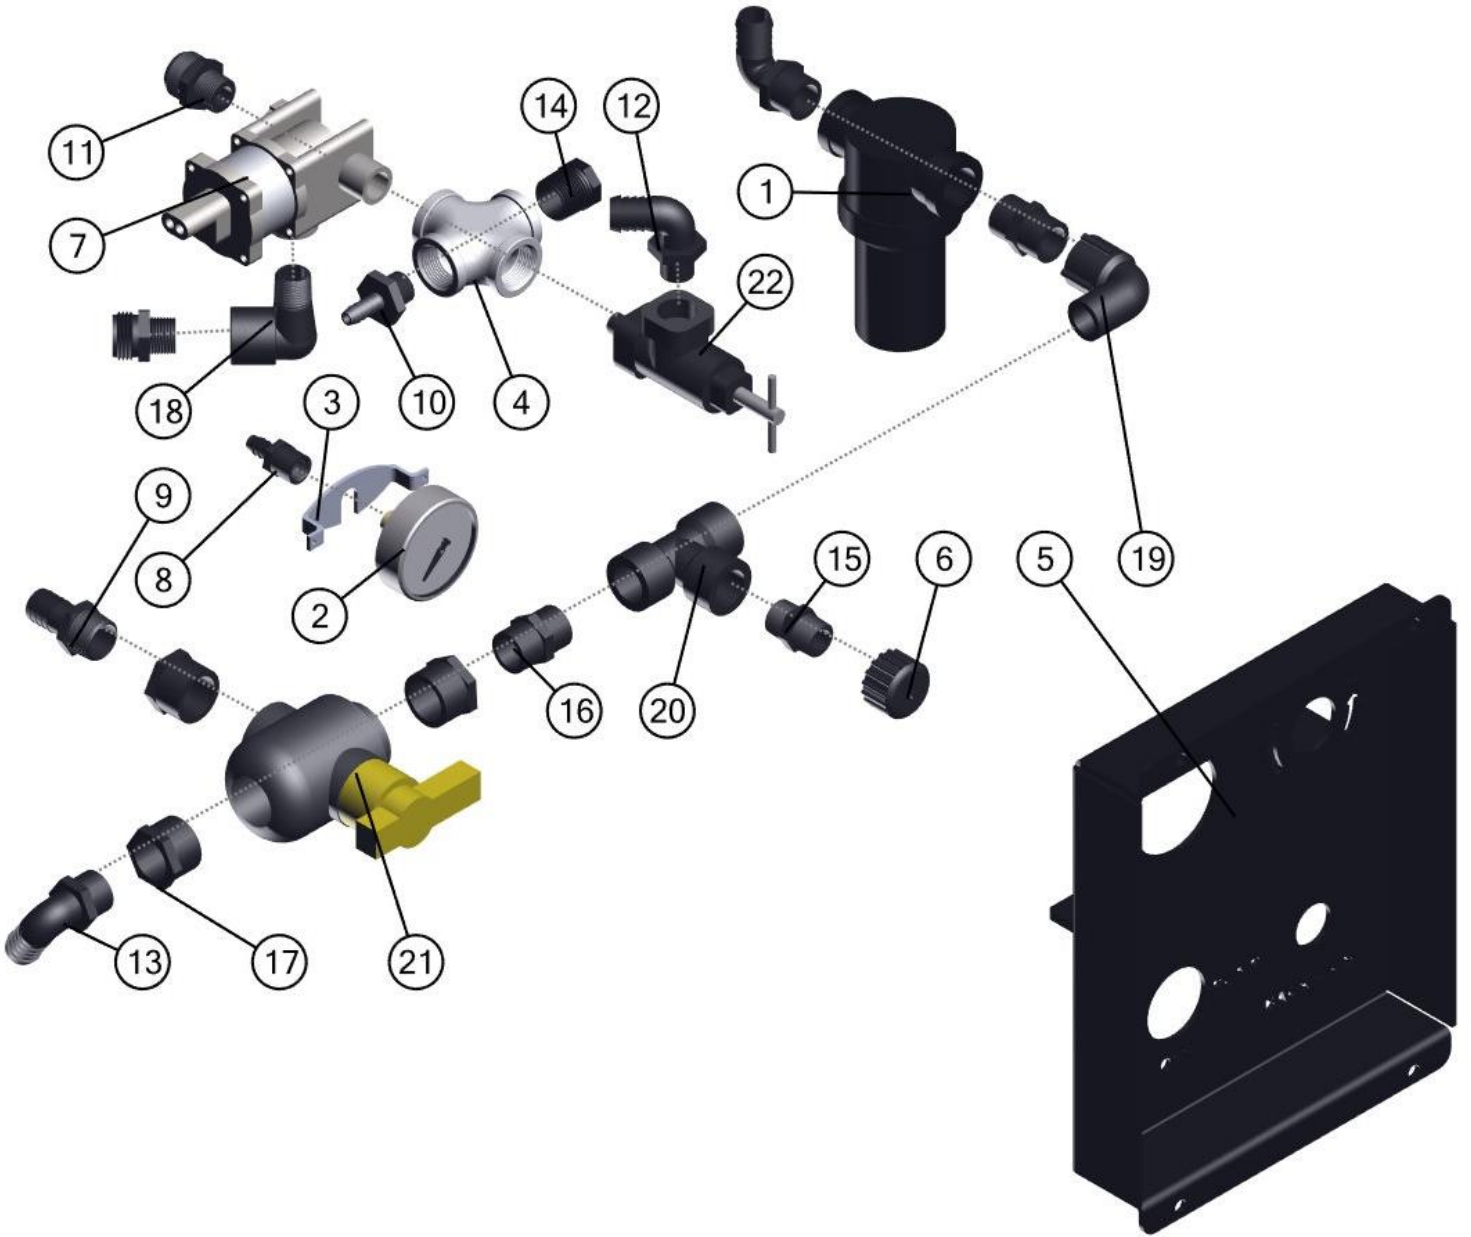

34-200060

Roller Pump, PTO Assy,
3PT Mist

BOM ID	Name	Description	Qty
1	31-200024	MOUNT, PTO, PULLEY, 3PNT	1
2	31-200143	3PNT, Roller Pump Bracket	1
3	31-200144	SHAFT, 3PNT, PTO DRIVE R15	1
4	33-200114	Sheave, 4-Groove, 13.95" O.D.	1
5	33-200115	Bushing, Pulley, 1-1/4" QD	1
6	33-200122	Keystock, 1/4"x1/4"x2"	1
7	33-200125	Bearing, Pillow Block, 1.25"	2
8	33-200198	Belt, 4-V Groove, 4/3VX630	1
9	33-200283	Sheave, 4.95" OD, Single Groove, 5/8" Bore	1
10	33-200285	Bushing, Pulley, 1-1/4"OD	1
11	33-200286	Belt, Single B-Groove, B31	1
12	33-200289	Sheave, 4.95"OD, Single Groove PTO	1
13	3EL34	Elbow: 3/4"MPT x 3/4"HB Poly	2
14	6500C	Pump, 6 Roller, Hypro, 5/8" Shaft, 21.8GPM	1

34-200058

PANEL ASSY.,
3-PT MIST

34-200058

PANEL ASSY.,
3-PT MIST

BOM ID	Name	Description	Qty
1	11263	STRNR, 3/4" EPDM, 40M, Poly	1
2	A1-2241GXB200	Gauge, 2.5", 1/4"CBM, 200 psi	1
3	2440-UC	U-Clamp, 40 Series, 2.5"	1
4	304-CR34	Cross:3/4"FPT-SS	1
5	32-200026	Panel, Mount, 3PT	1
6	33-103218	Outlet Cap, 3/4" Black	1
7	33-200103	Solenoid Valve, 0-8GPM, 100psi	1
8	3A1438F	Straight:1/4"FPTx3/8"HB Poly	1
9	3A34	Straight: 3/4"MPTx3/4"HB Poly	1
10	3A3438	Straight: 3/4"MPT x 3/8"HB Poly	1
11	3E3412	Adapter: 3/4"MGHT x 1/2"MPT Poly	2
12	3EL1234	Elbow:3/4" MPT x 3/4" HB Poly	1
13	3EL34	Elbow:3/4" MPT x 3/4" HB Poly	2
14	3F34	Hex Plug:3/4"MPT Poly	1
15	3M12	Nipple: 1/2"MPT x 1/2"MPT Poly	1
16	3M34	Nipple: 3/4" MPT x 3/4" MPT Poly	2
17	3RB10034	Reducer Bush: 1"MPT x 3/4"FPT	3
18	3SE12	Str. Elb:1/2"MPTx1/2"FPT	1
19	3SE34	Straight Elbow: 3/4" MPT x 3/4" FPT	1
20	3TT34	Tee: 3/4"PFT x 3/4"FPT x 3/4"FPT	1
21	PBV3-100	Ball Valve, 3-Way, 1" Poly	1
22	RV2064-01-58	Poly Valve w/Brass T-Handle	1